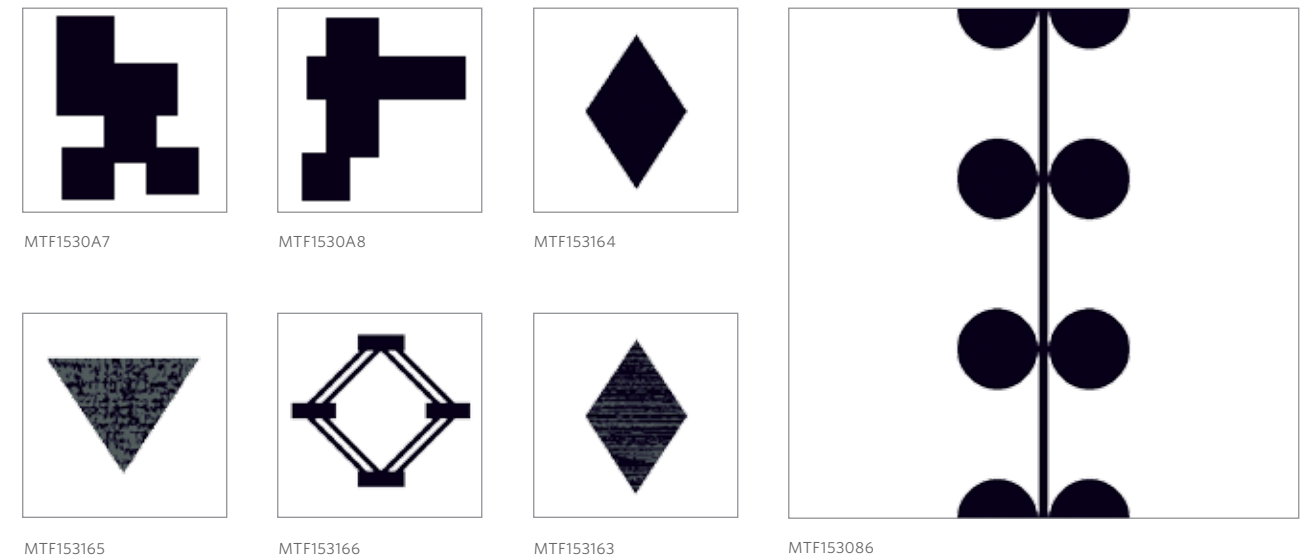

Motifs Single design elements, no repeat, on a transparent background