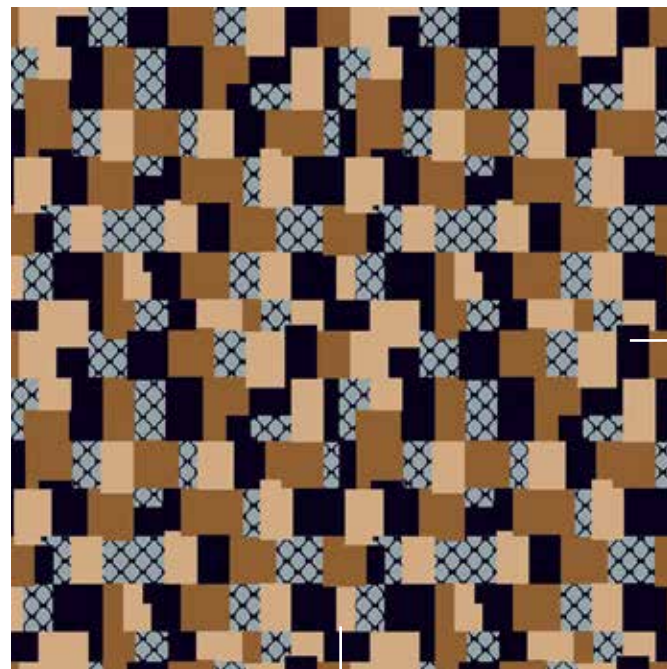

Four pattern repeats shown

1 5 9 10
BROADLOOM FIELD — CUBES MEDIUM
Order # 00598451
Pattern Repeat 40.50" W x 40.50" L