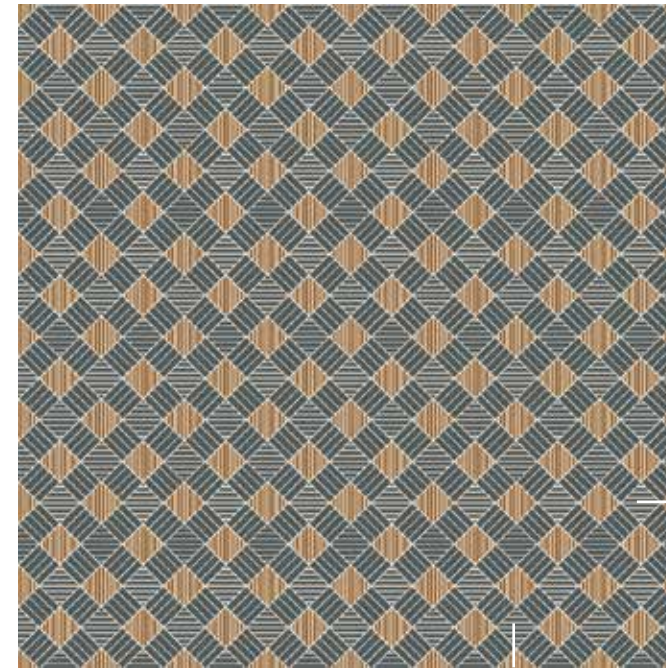

Sixteen pattern repeats shown

5 6 12
BROADLOOM FIELD — CRISSCROSS SMALL
Order # 00596631
Pattern Repeat 20.25" W x 20.25" L