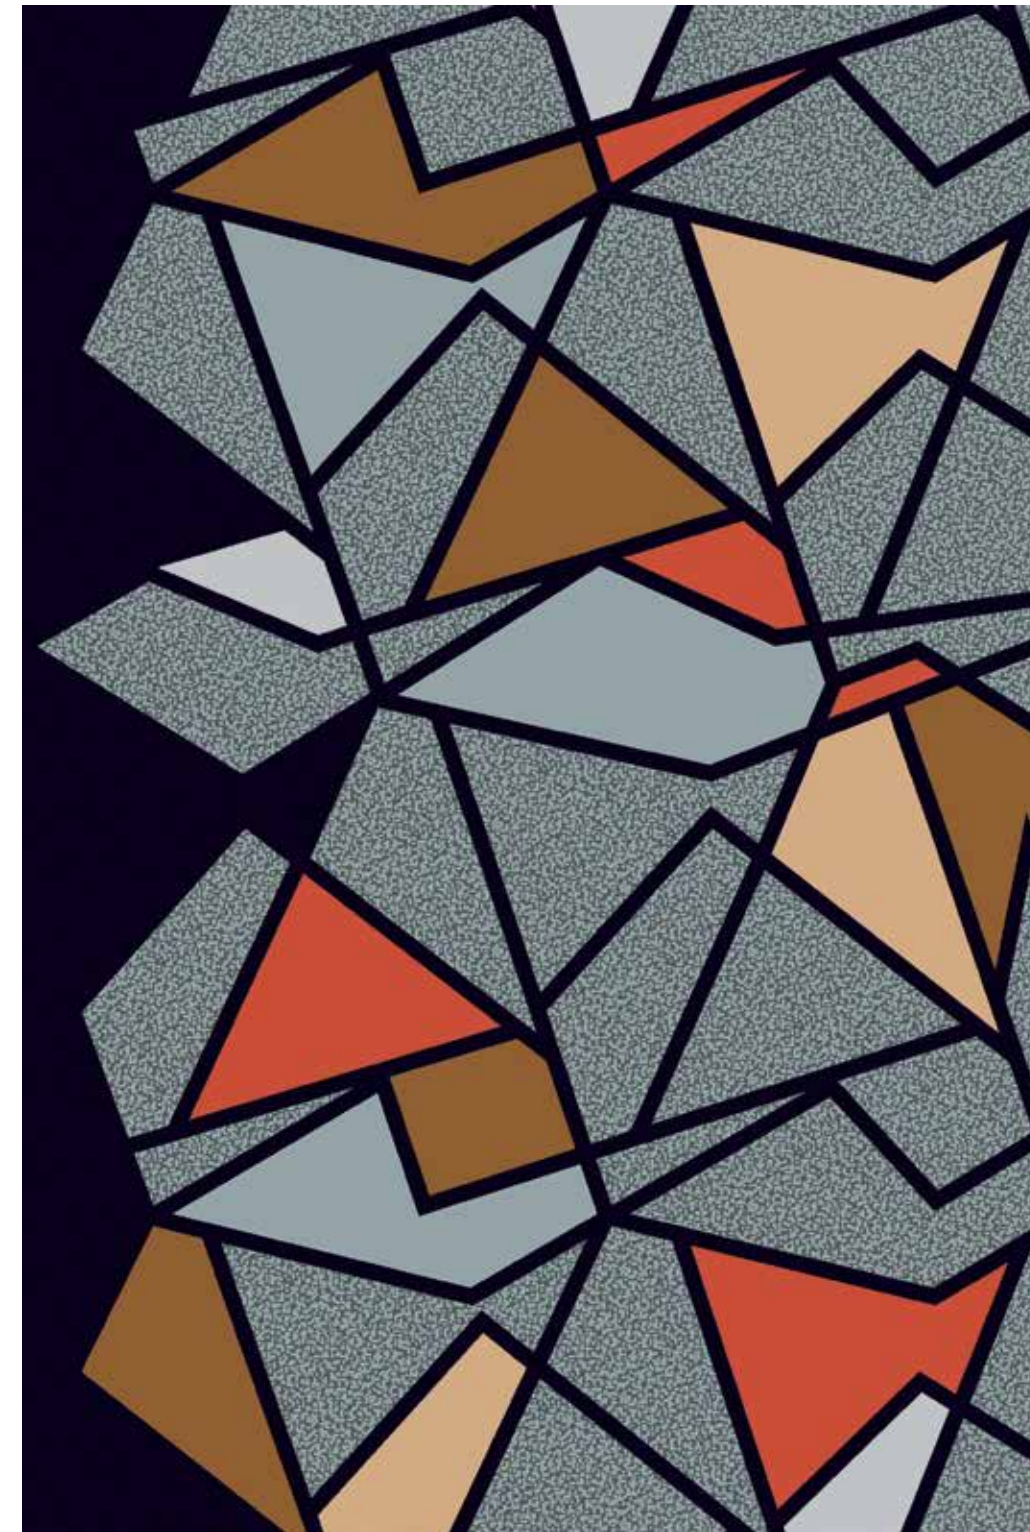

BROADLOOM RUG — ZIG ZAG

Order #: 00605920  
Rug Size:  
81.00" W x 121.50" L

BROADLOOM RUG — ZIG ZAG

Order #: 00605920  
Rug Size:  
81.00" W x 121.50" L

Single pattern repeat

**BROADLOOM RUG/RUNNER — STICKBALL**