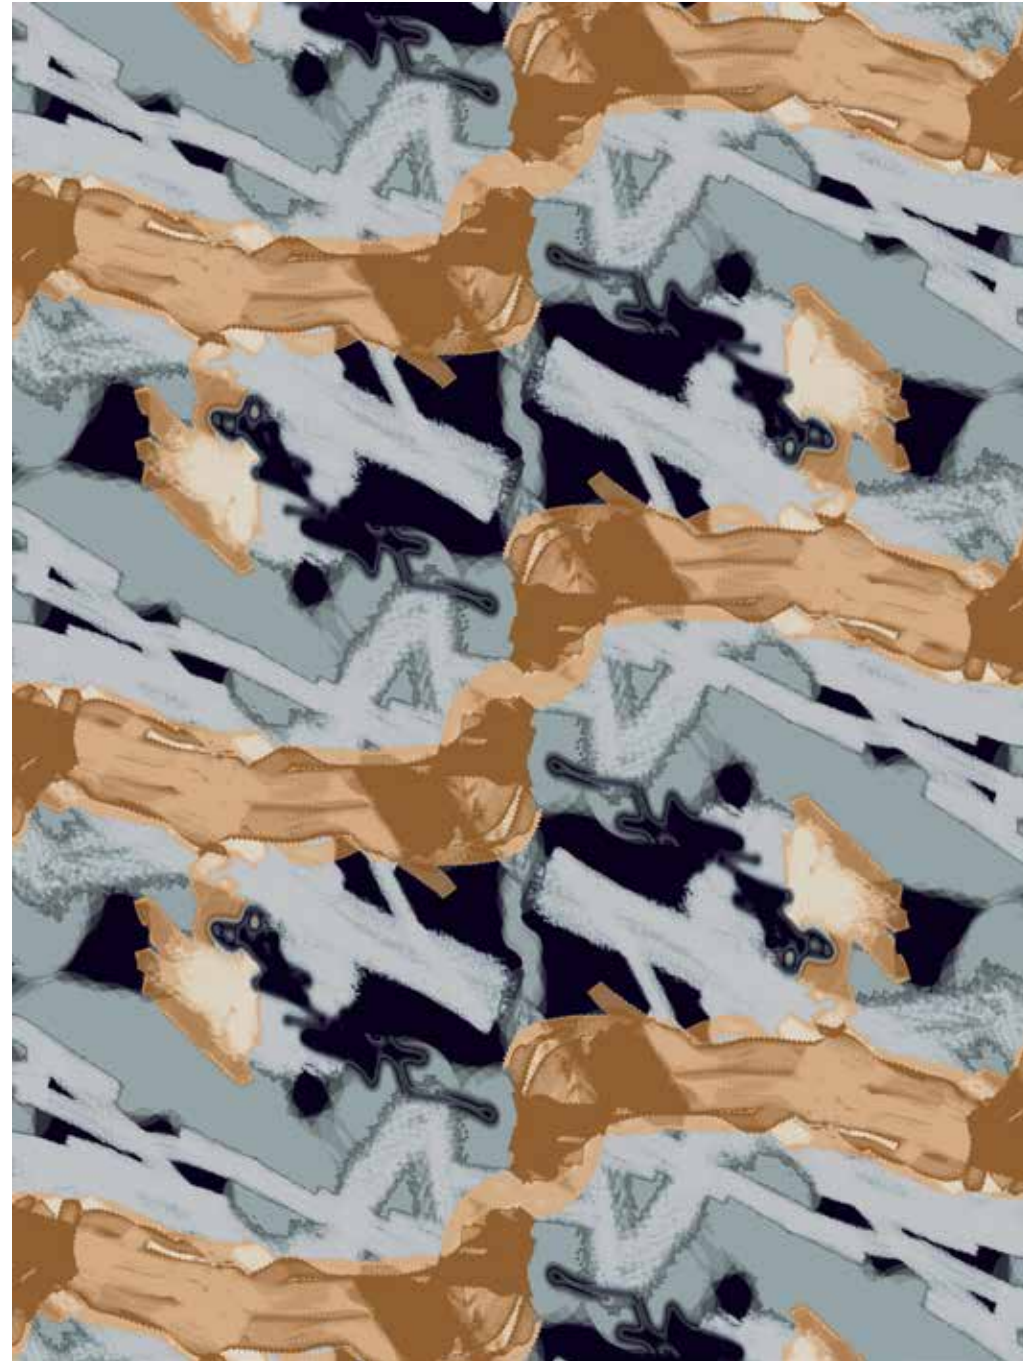

BROADLOOM RUG — ABSTRACT NEUTRAL

Broadloom — Rugs

Layers

A new 'twist' for the etage system is the creation of a foundation pattern. This foundation allows for easy customization by adding new layers or modifying the color. As a new approach, the idea of a canvas that can be used as shown or modified to reflect brand identity, the etage system continues to evolve and provide an easy system to make it your own.