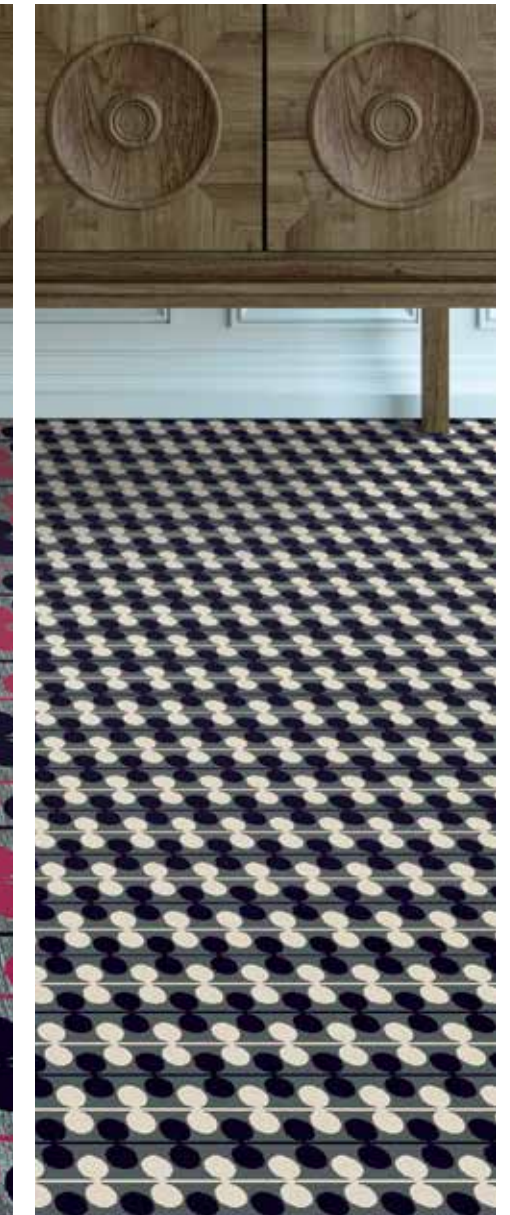

BROADLOOM FIELD — STICKBALL EXTRA SMALL
Order # 00595818
Pattern Repeat 40.50" W x 20.25" L

Scale Texture and Coordination

Patterns in Basic Twist share a common connection of scale providing effortless transitions between patterns and spaces. Color and shape also allow us to define the connectivity within the collection while providing the tools to define a space, traffic pattern or brand identity. As with all Milliken Etage collections, customization is made easy with a large selection of color and pattern options.