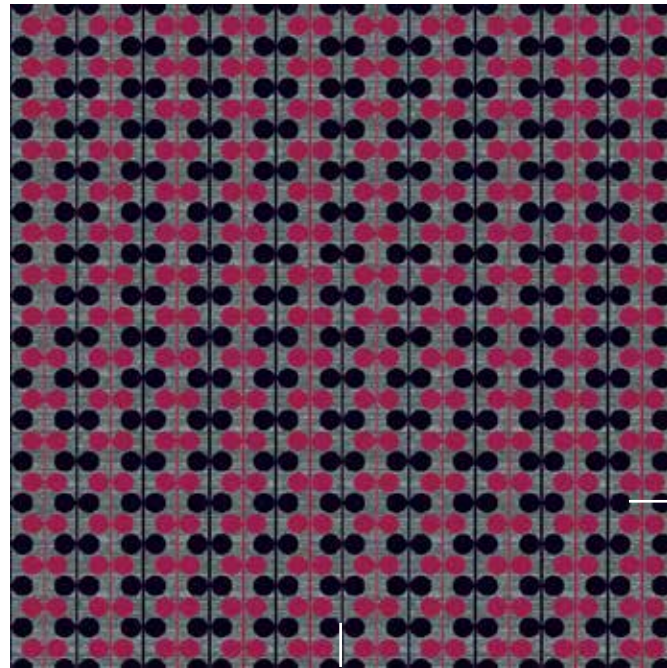

Broadloom — Fields

Eight pattern repeats shown

1 3 6 10
BROADLOOM FIELD — STICKBALL MEDIUM
Order # 00591062
Pattern Repeat 40.50" W x 20.25" L