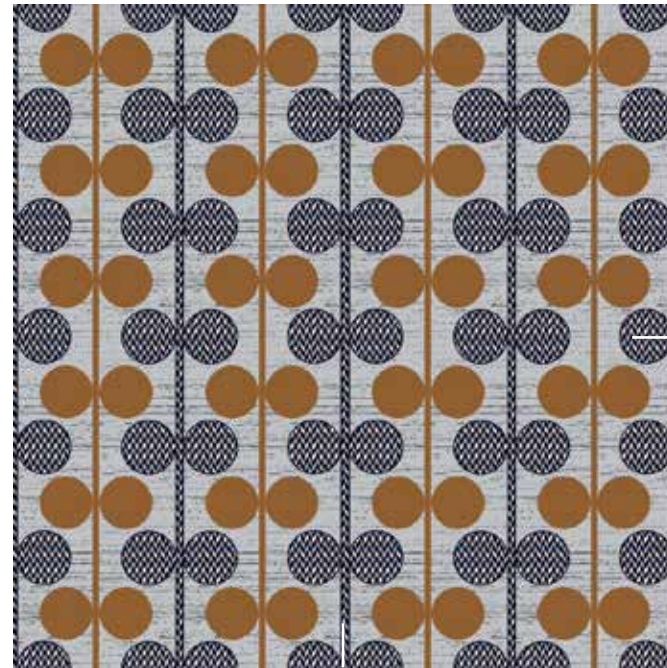

Four pattern repeats shown

1 5 6 10 11 12
BROADLOOM FIELD — STICKBALL LARGE
Order # 00593847
Pattern Repeat 40.50" W x 40.50" L