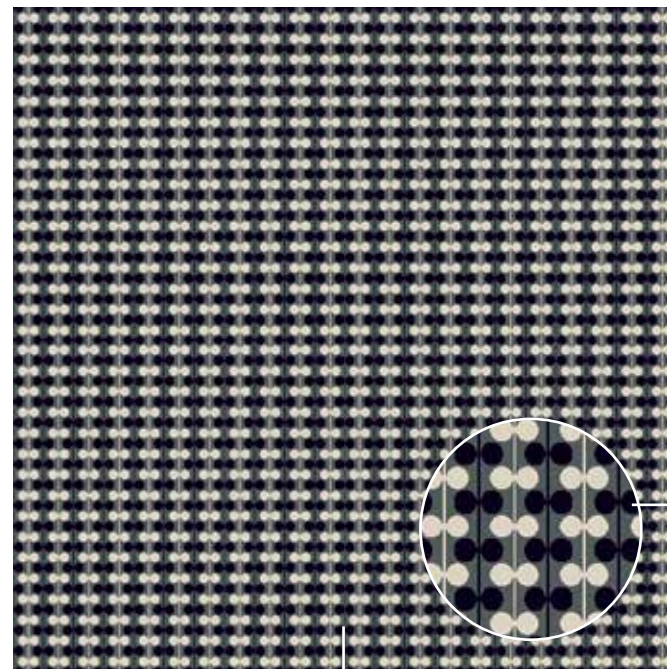

Four pattern repeats shown

1 6 12

BROADLOOM FIELD — STICKBALL EXTRA SMALL
Order # 00595818
Pattern Repeat 40.50" W x 20.25" L

Repeating Layers Repeating pattern, creates depth in designs, transparent background.