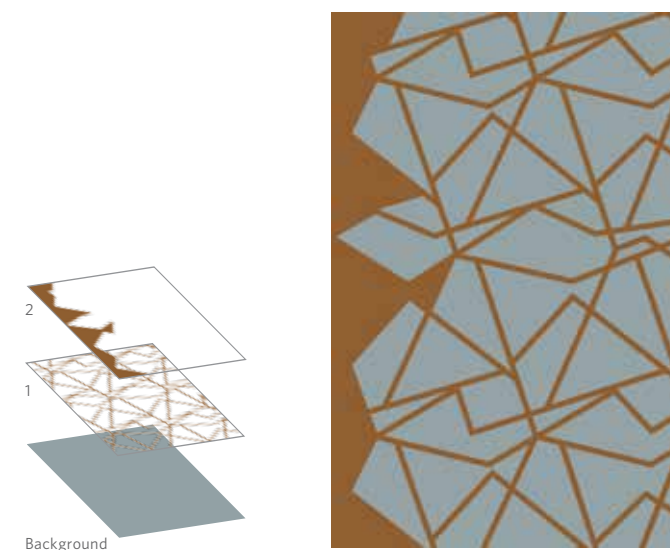

Layers can be added, subtracted, re-ordered, rotated, re-sized and re-colored in any combination to suit your needs.