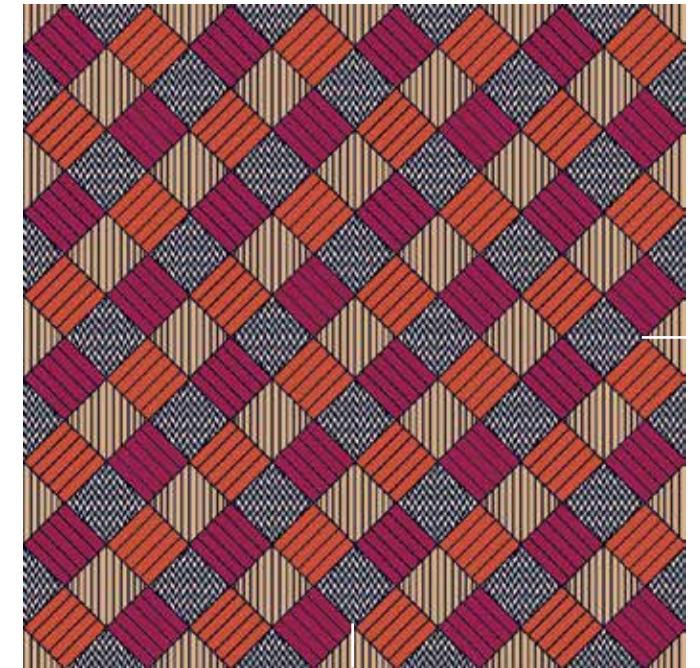

Four pattern repeats shown

1 3 7 9 10 12
BROADLOOM FIELD — CRISSCROSS MEDIUM
Order # 00598472
Pattern Repeat 40.50" W x 40.50" L