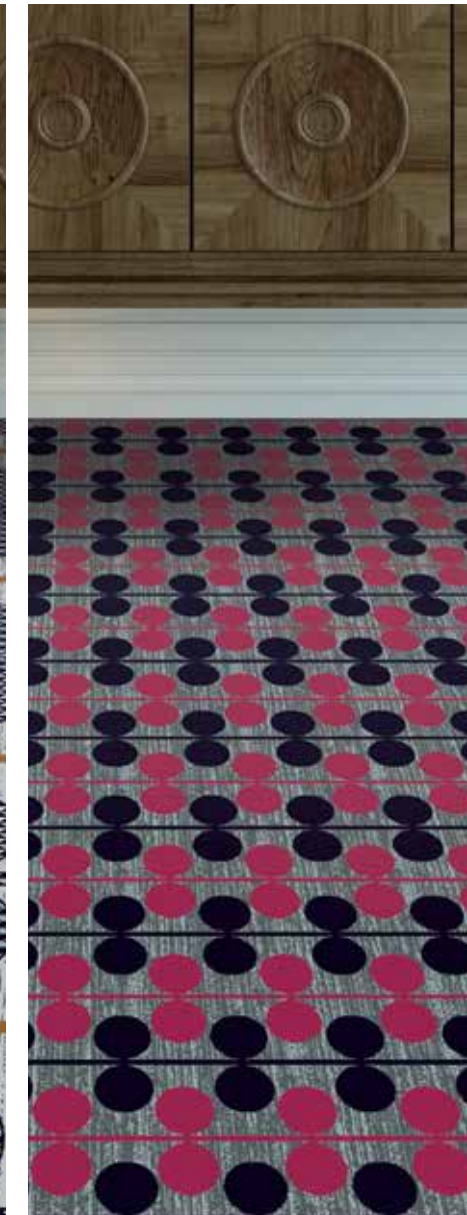

BROADLOOM FIELD — STICKBALL MEDIUM
Order # 00591062
Pattern Repeat 40.50" W x 20.25" L