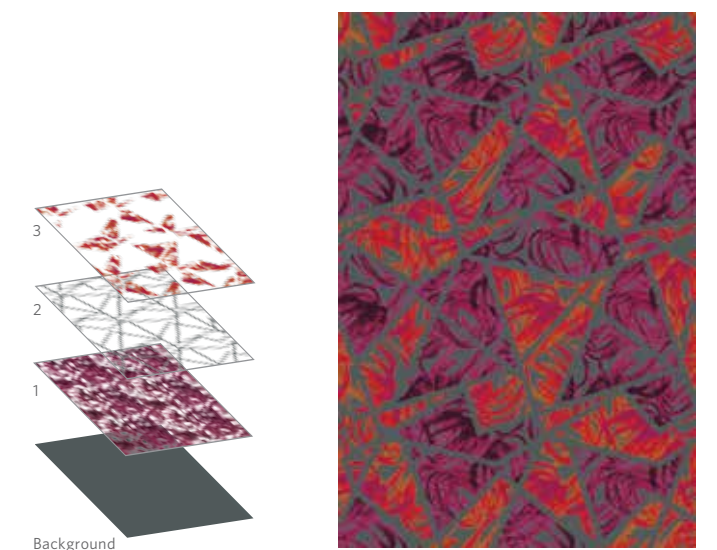

Best of all, repeating layers and motifs from all étage collections can be used together to create a myriad of designs.