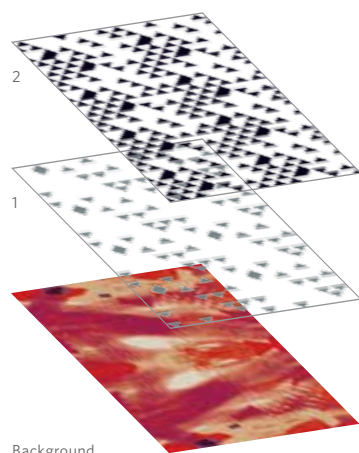

**BROADLOOM FIELD — TRIANGLES LARGE** Order #: 00597578 *Single pattern repeat*  
 Pattern repeat:  
 81.00" W x 162.00" L

1	2	3	4	6
7	8	9	10	12

**BROADLOOM FIELD — TRIANGLES LARGE** Order #: 00597578  
 Pattern repeat:  
 81.00" W x 162.00" L