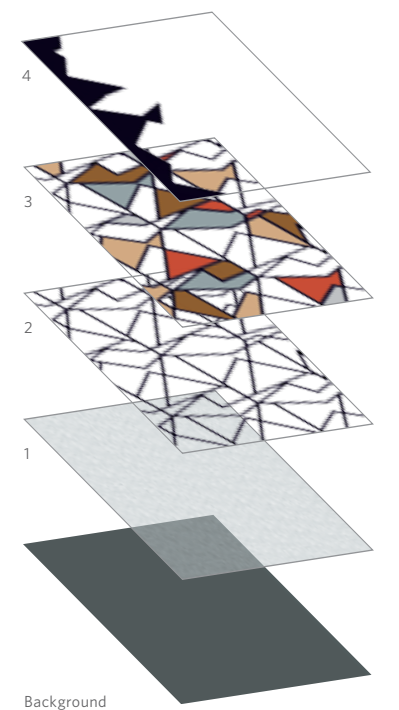

BROADLOOM RUG — ZIG ZAG

Order #: 00605920  
Rug Size:  
81.00" W x 121.50" L

BROADLOOM RUG — ZIG ZAG

Order #: 00605920  
Rug Size:  
81.00" W x 121.50" L

Single pattern repeat

**BROADLOOM RUG/RUNNER — STICKBALL**

Order #: 00606322  
 Pattern repeat:  
 81.00" W x 121.50" L

**BROADLOOM FIELD — STICKBALL LARGE**  
 Order # 00593847  
 Pattern Repeat 40.50" W x 40.50" L

**BROADLOOM FIELD — STICKBALL MEDIUM**  
 Order # 00591062  
 Pattern Repeat 40.50" W x 20.25" L