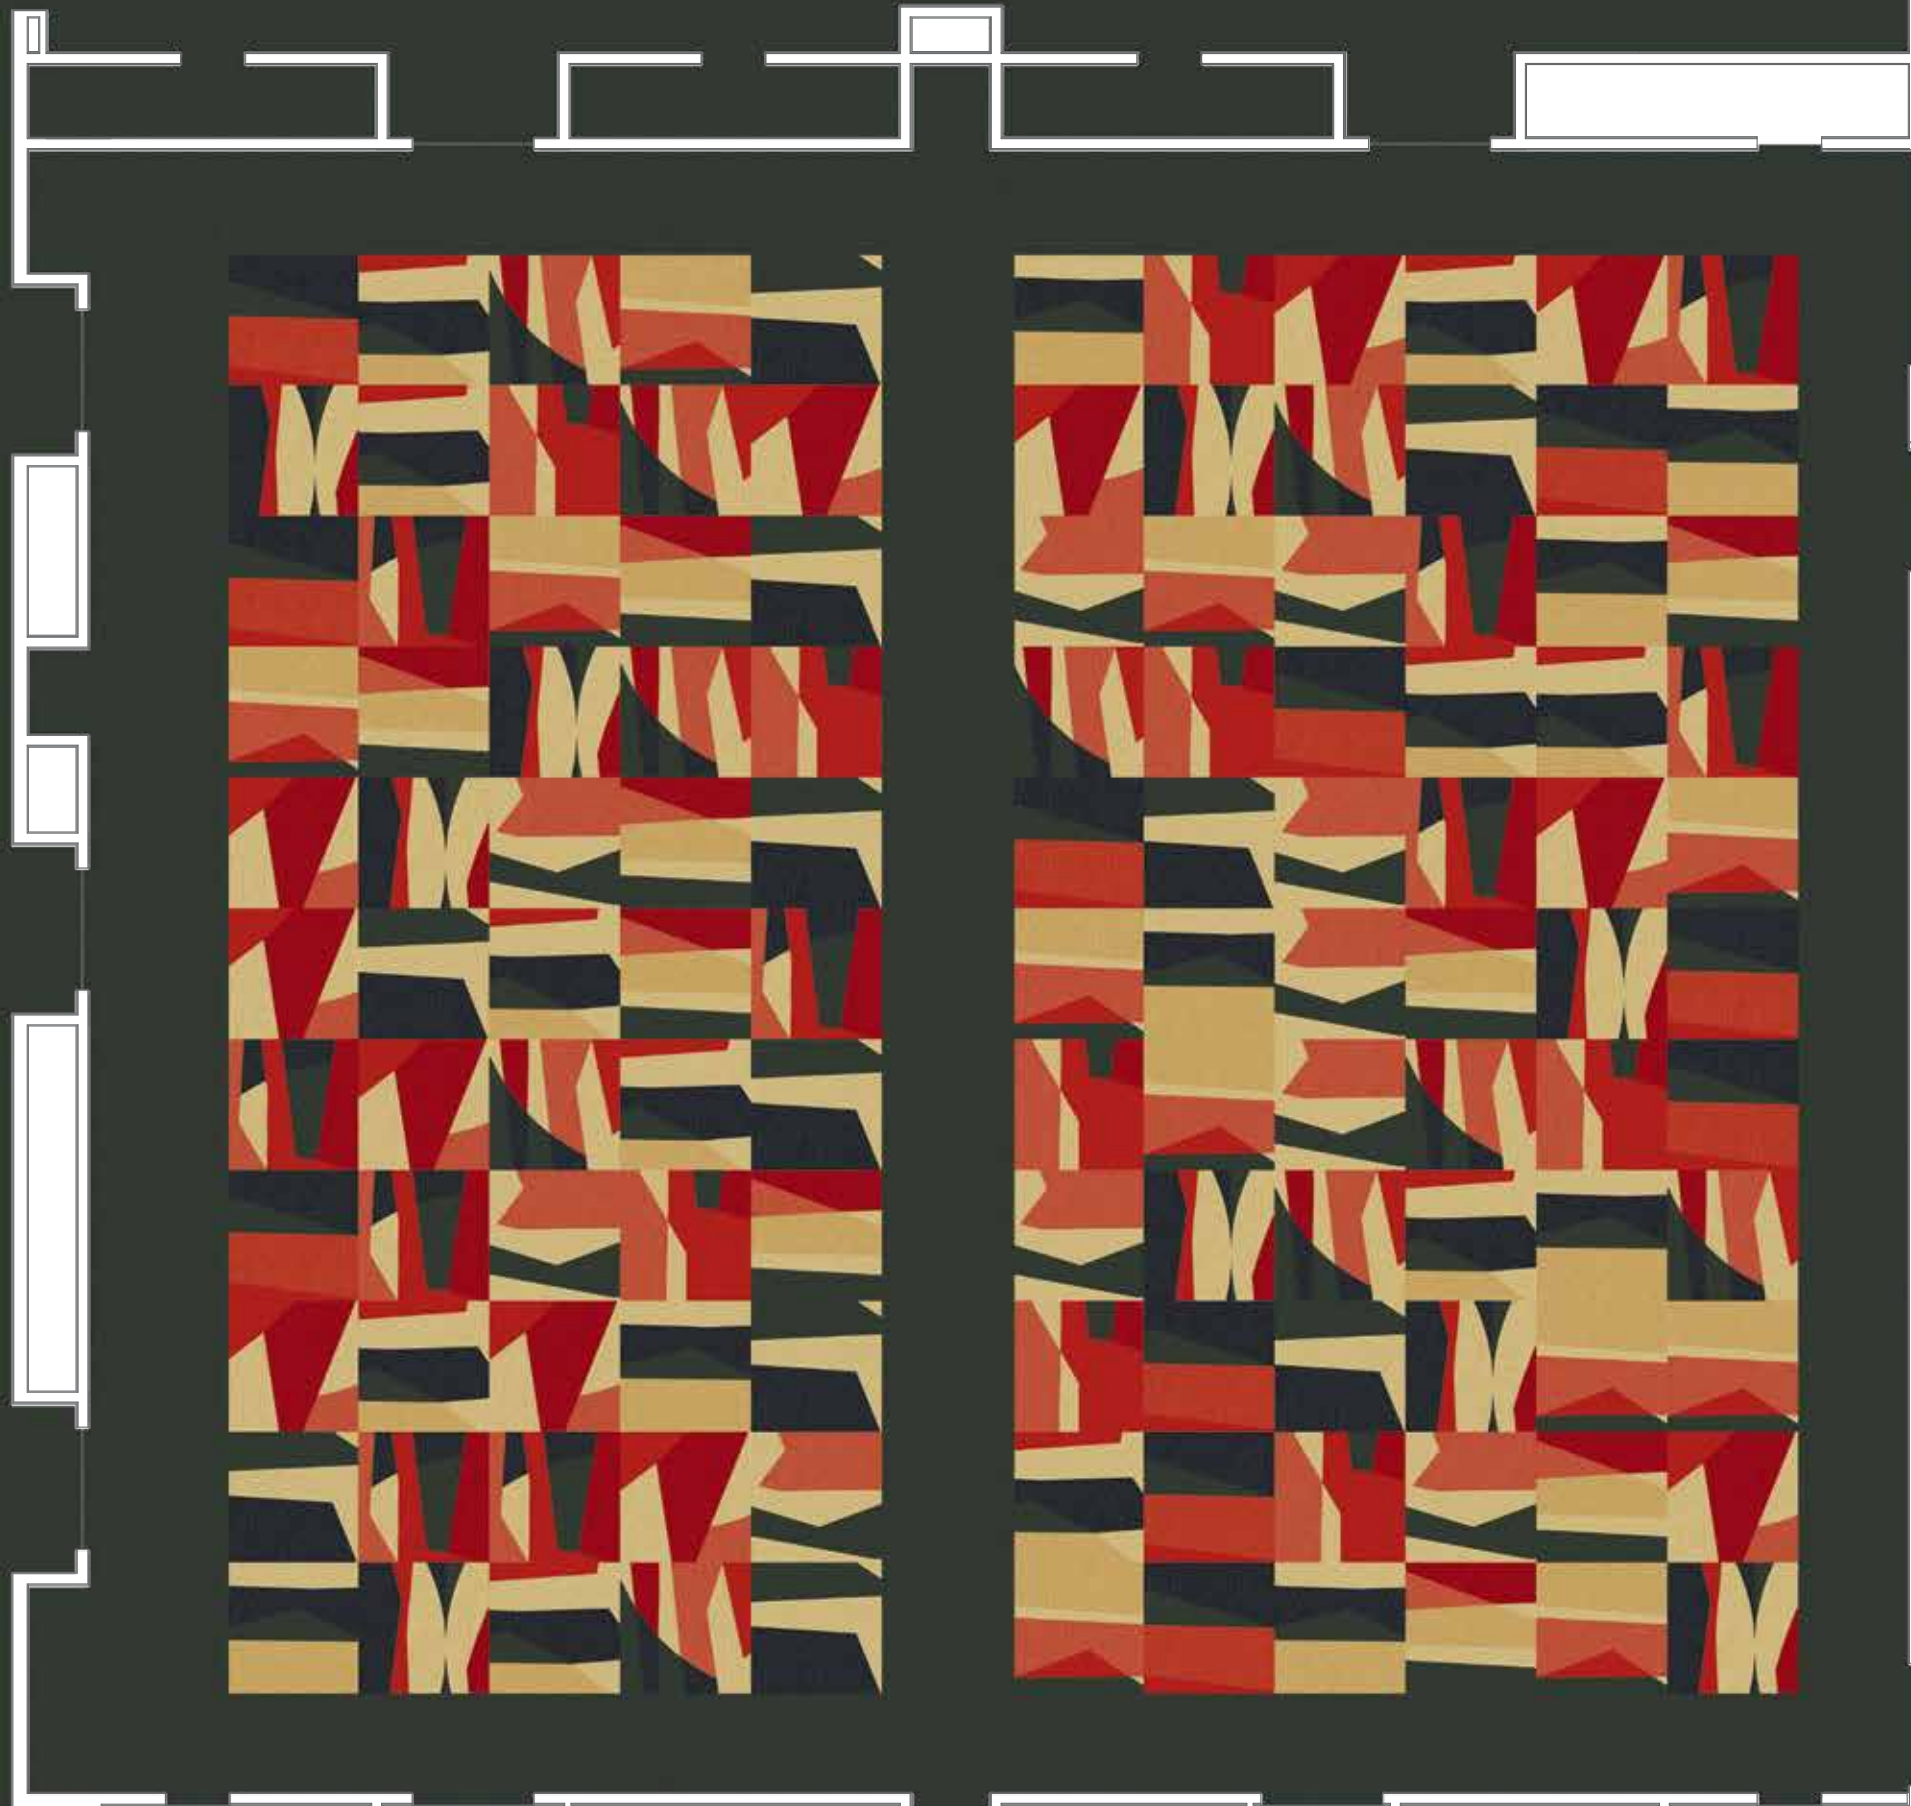

36" MODULAR TILE — GROUP C RANDOM FIELD
Order #: 00508156
Pattern repeat:
Random