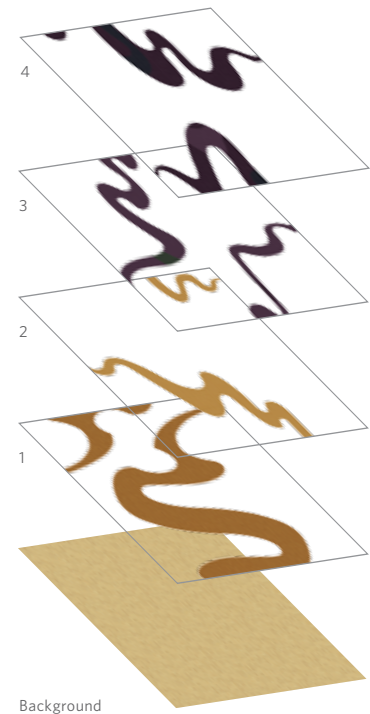

Group B

Get more at etage.milliken.com

36" MODULAR TILE — GROUP B RUG/RUNNER

Order #: 00506879
Pattern repeat:
108.00" W x 180.00" L

Single pattern repeat
fifteen tiles shown