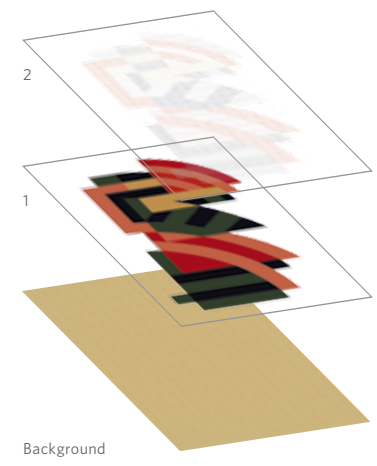

XL Rug 1

36" MODULAR TILE — XL RUG 1

2	4	5	7
8	10	11	12

Order #: 00507518
 Pattern repeat:
 144.00" W x 252.00" L

*Single pattern repeat
 twenty eight tiles shown*

36" MODULAR TILE — XL RUG 1

2	4	5	7
8	10	11	12