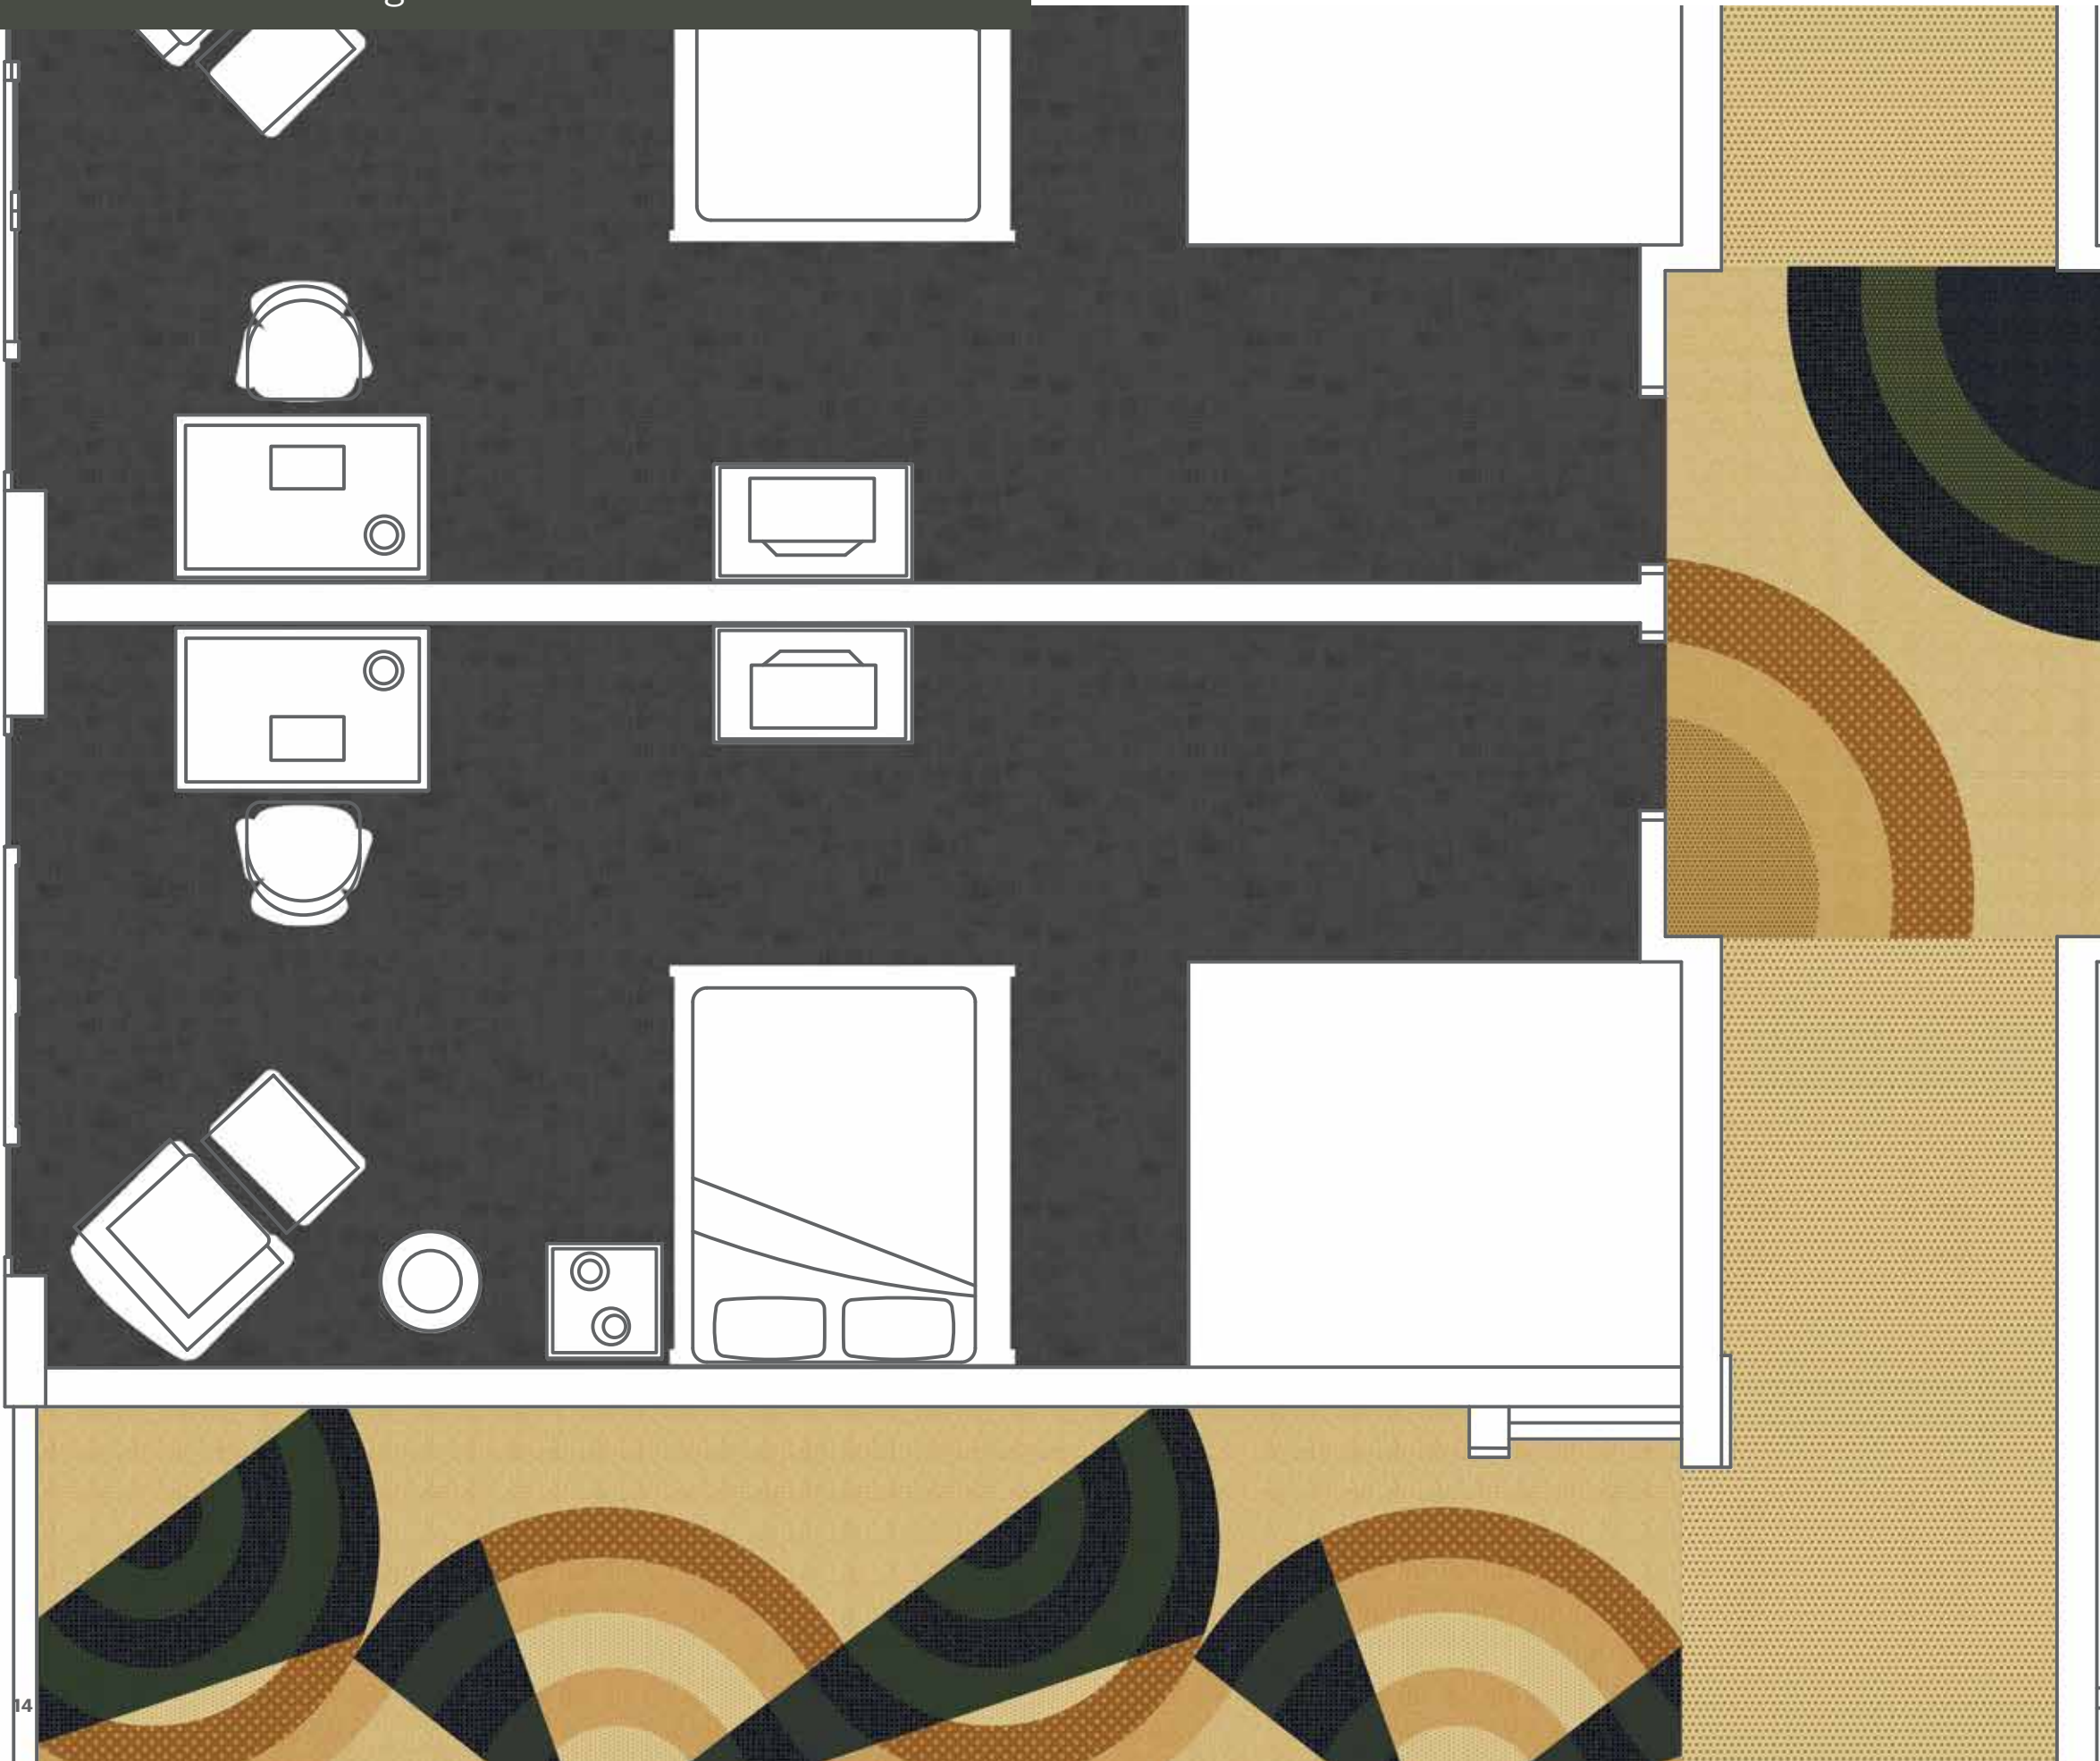

Modular Tiles — Rugs and Guest Rooms SDN

36" MODULAR TILE — GROUP A RUG/RUNNER
Order #: 00504883
Pattern repeat:
108.00" W x 180.00" L
108.00"W x 114.00"L shown