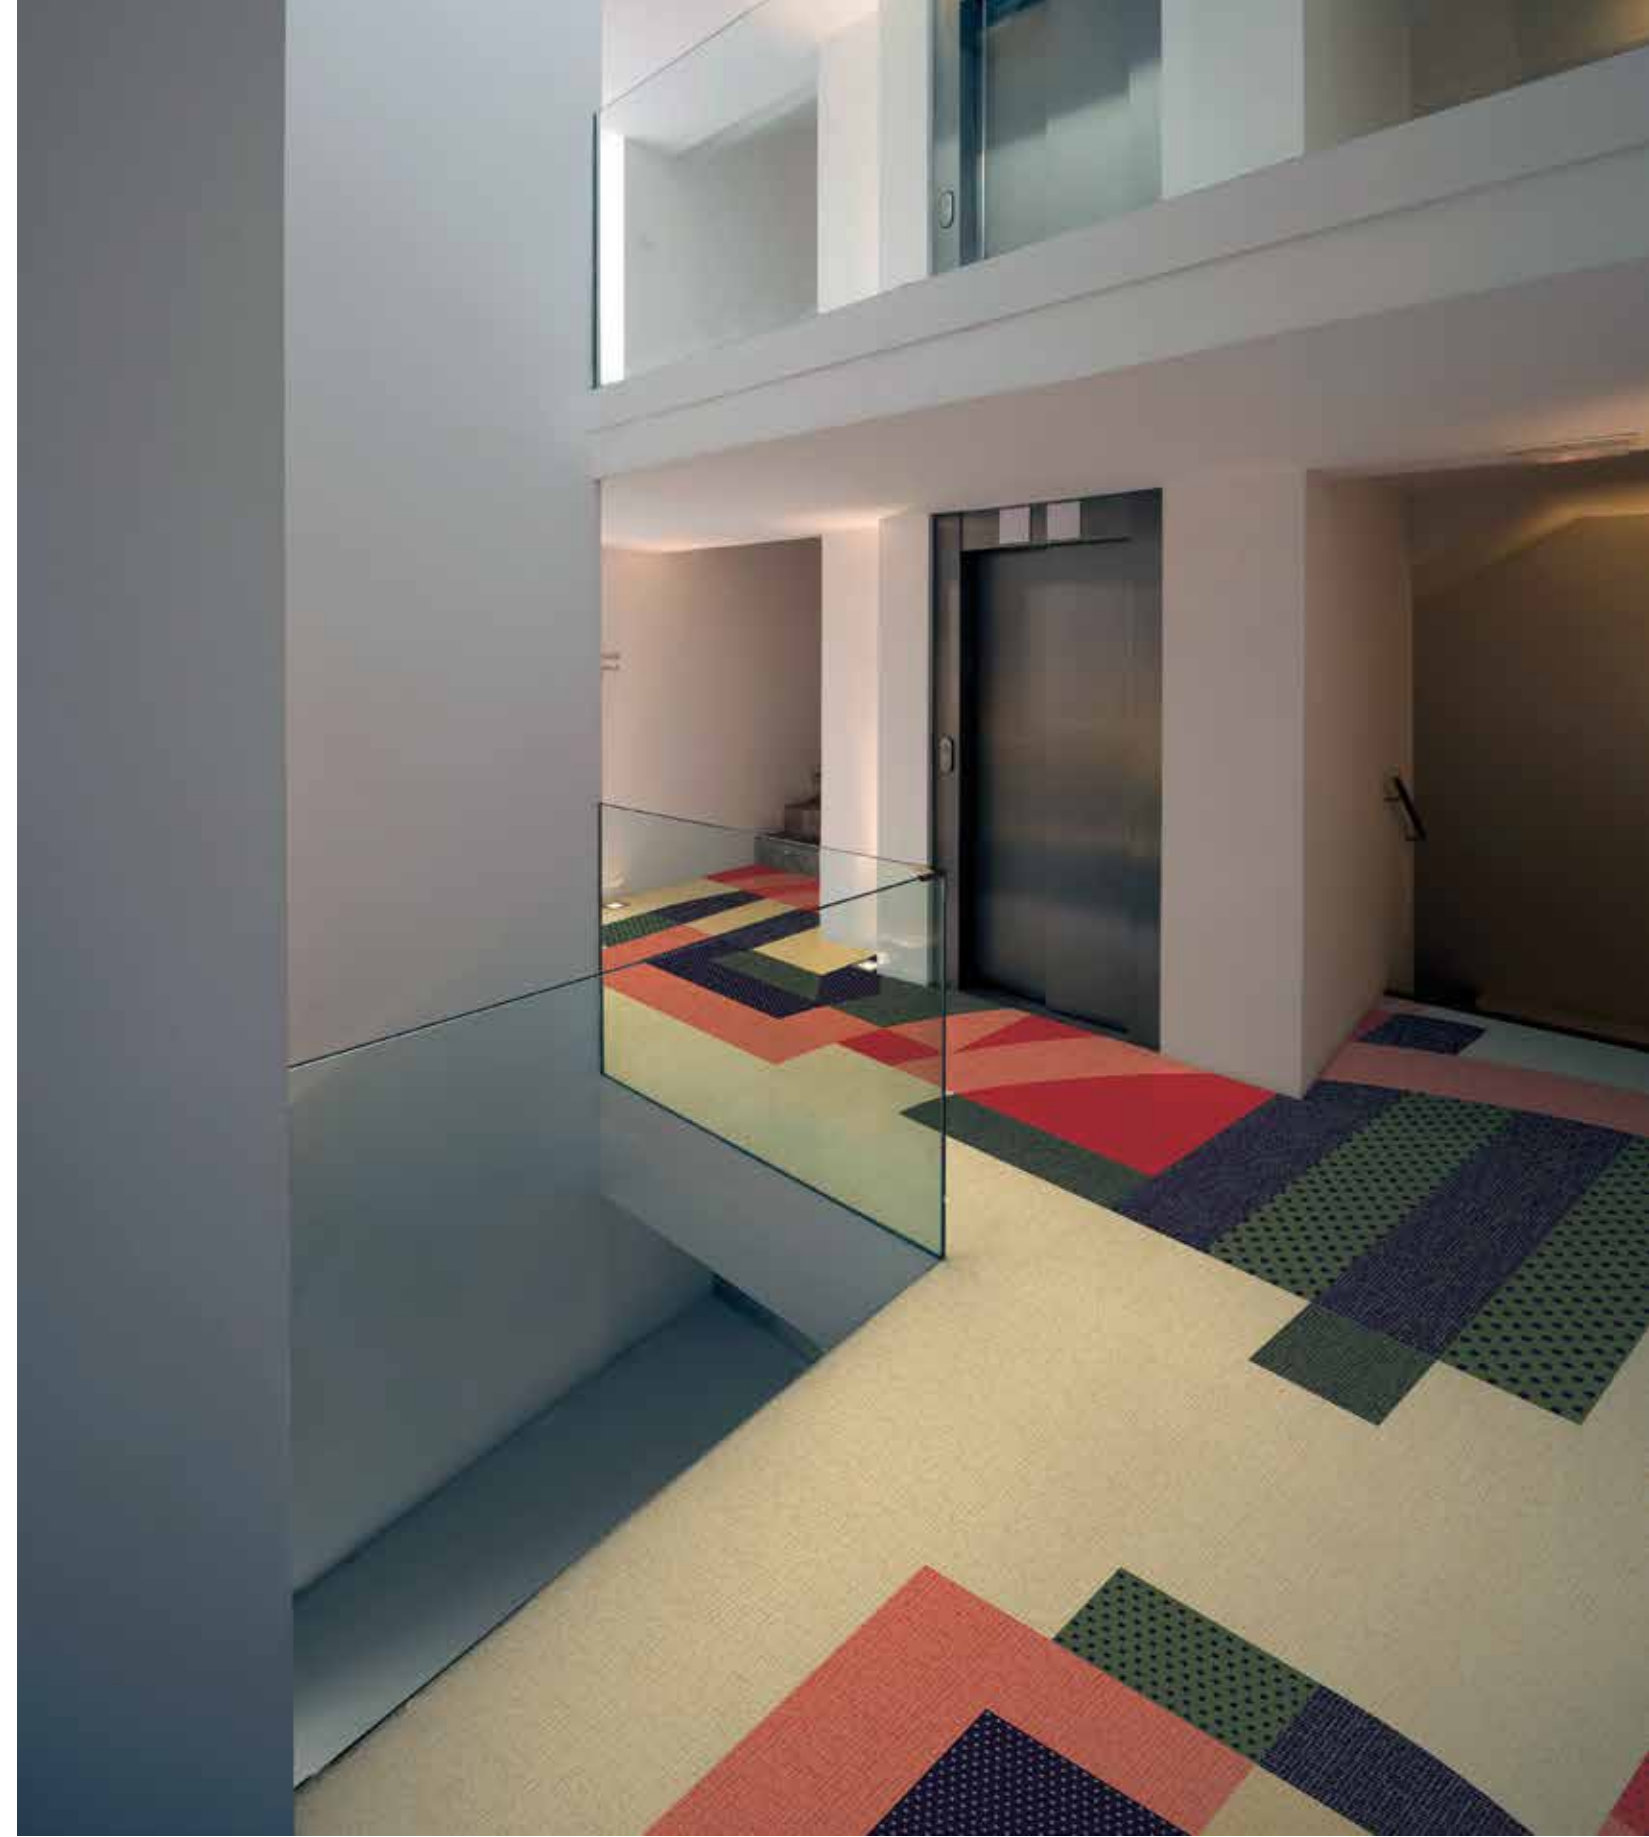

36" MODULAR TILE — XL RUG 1

2	4	5	7
8	10	11	12

Order #: 00507518
Pattern repeat:
144.00" W x 252.00" L