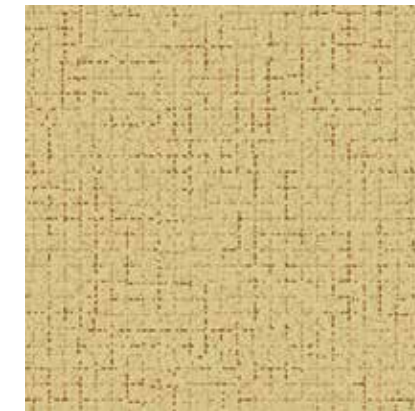

Order # 00506273

Pattern Repeat 36.00" W x 36.00" L

Single pattern repeat — one tile shown

11 12

36" MODULAR TILE — GROUP A TEXTURE 2

Order # 00501329

Pattern Repeat 36.00" W x 36.00" L

Single pattern repeat — one tile shown