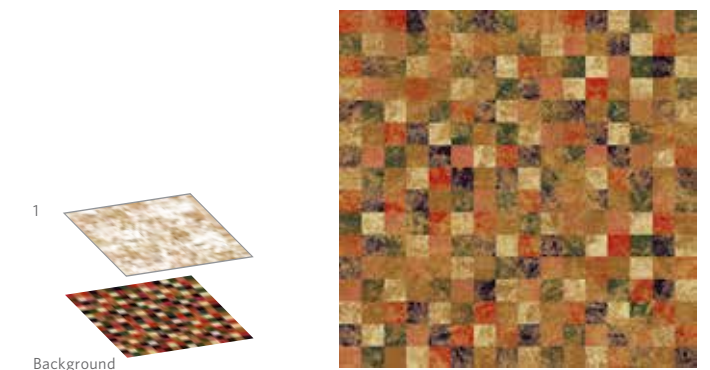

Best of all, repeating layers and motifs from all étage collections can be used together to create a myriad of designs.