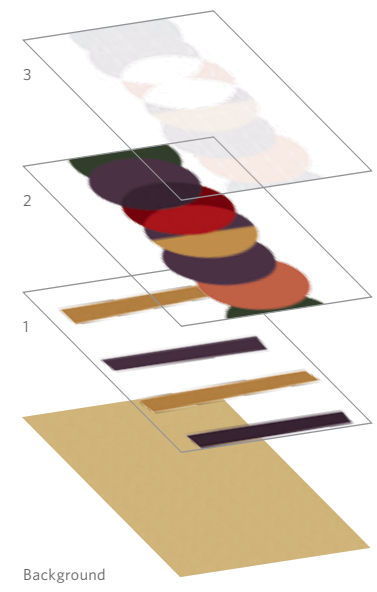

XL Rug 2

Background