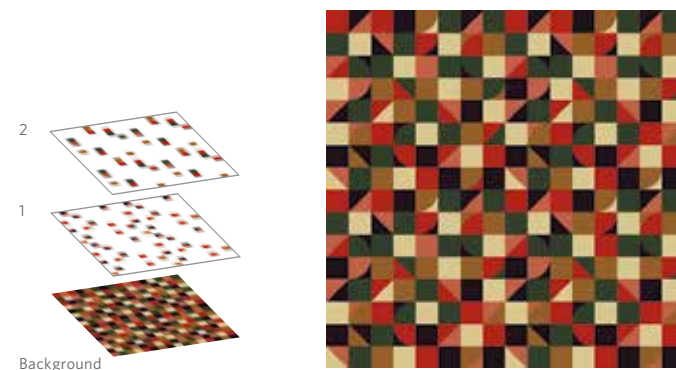

Add and subtract design layers and motifs to create your own look. Remember that you must always use at least two layers, one of which must be the background.

2

Designs in this brochure use a set of colors intended for this particular collection.

Specific colors used in each design are indicated below each pattern image as a swatch of the color with a number inside it. Refer to the colorway diagram on page 27 to find a corresponding color code. These colors are part of the Milliken Pure Color system.

No change is too great or too small (like simply choosing different colors from a pre-designed rug/runner).

Colorway

The Carl Tait collection has eleven colors from over 1360 options in our Pure Color system.