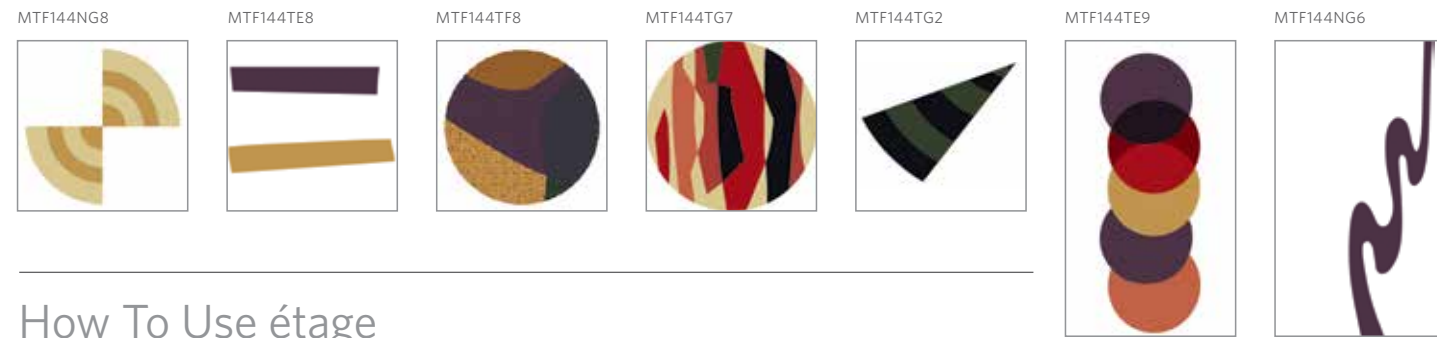

Motifs

Single design elements, no repeat, on a transparent background

How To Use étage

1

Select a design as shown in this brochure, or use étage technology to customize.

Add and subtract design layers and motifs to create your own look. Remember that you must always use at least two layers, one of which must be the background.

2

Designs in this brochure use a set of colors intended for this particular collection.

Specific colors used in each design are indicated below each pattern image as a swatch of the color with a number inside it. Refer to the colorway diagram on page 27 to find a corresponding color code. These colors are part of the Milliken Pure Color system.

3

Choose a carpet construction that suits your installation.

Contact your Milliken representative to discuss the carpet construction that's best for you.