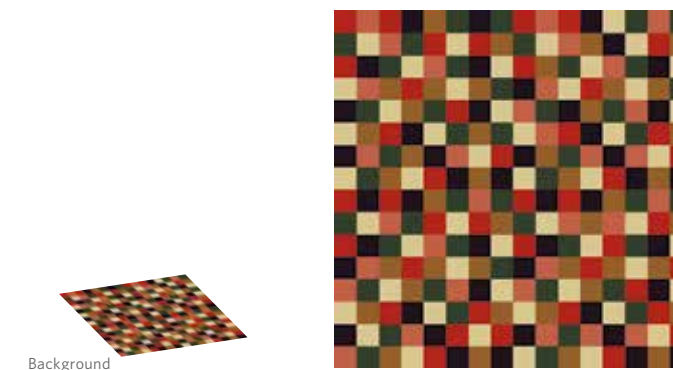

Layers can be added, subtracted, re-ordered, rotated, re-sized and re-colored in any combination to suit your needs.