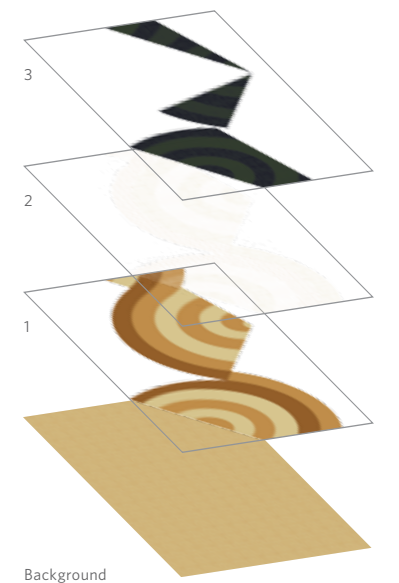

Order #: 00504883
 Pattern repeat:
 108.00" W x 180.00" L

Single pattern repeat
 fifteen tiles shown

Group A

Single pattern repeat — four tiles shown

2 4 9 11 12
36" MODULAR TILE — GROUP A T-RUG (shown)
 Order # 00504590
 Pattern Repeat 72.00" W x 72.00" L