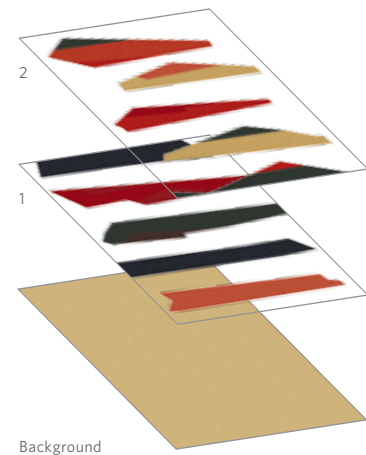

Background