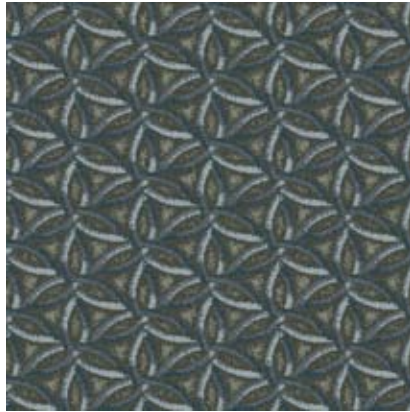

36" MODULAR TILE
Order #: 00094886
Single Tile Repeat 36.00" W x 36.00" L