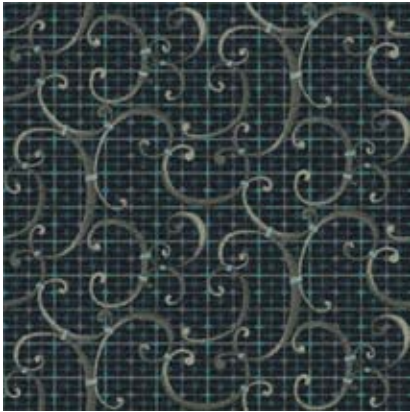

Milliken™

**36" MODULAR TILE**  
Order #: 00094885  
Single Tile Repeat 36.00" W x 36.00" L

**36" MODULAR TILE**  
Order #: 00094886  
Single Tile Repeat 36.00" W x 36.00" L

**36" MODULAR TILE**  
TOP LEFT  
Order #: 00099713  
TOP RIGHT  
Order #: 00100880  
BOTTOM LEFT  
Order #: 00100881  
BOTTOM RIGHT  
Order #: 00100882  
Four Tile Repeat — 72.00" W x 72.00" L

**36" MODULAR TILE**  
Order #: 00094887  
Single Tile Repeat 36.00" W x 36.00" L

**36" MODULAR TILE**  
Order #: 00099712  
Single Tile Repeat 36.00" W x 36.00" L

Growing greener for over 100 years.  
Visit [millikencarpet.com](http://millikencarpet.com) for more information.