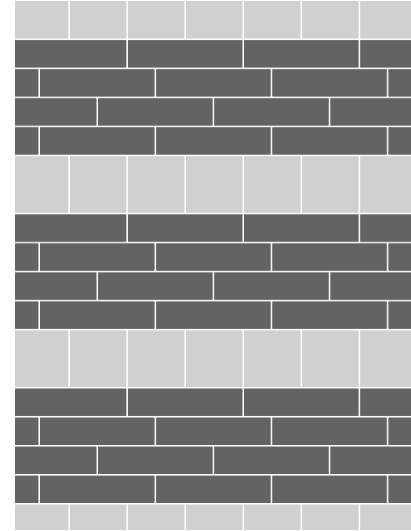

INSTALLATION INSPIRATION

Free Flow welcomes inspiration. With 20 patterns that are easily paired and 12 neutral color selections, designing a floor that feels completely custom is now easier than ever. **Visualize now at [MillikenFloors.com](https://www.millikenfloors.com)**

Stripe in Storm STP6.
25cm x 1m planks.