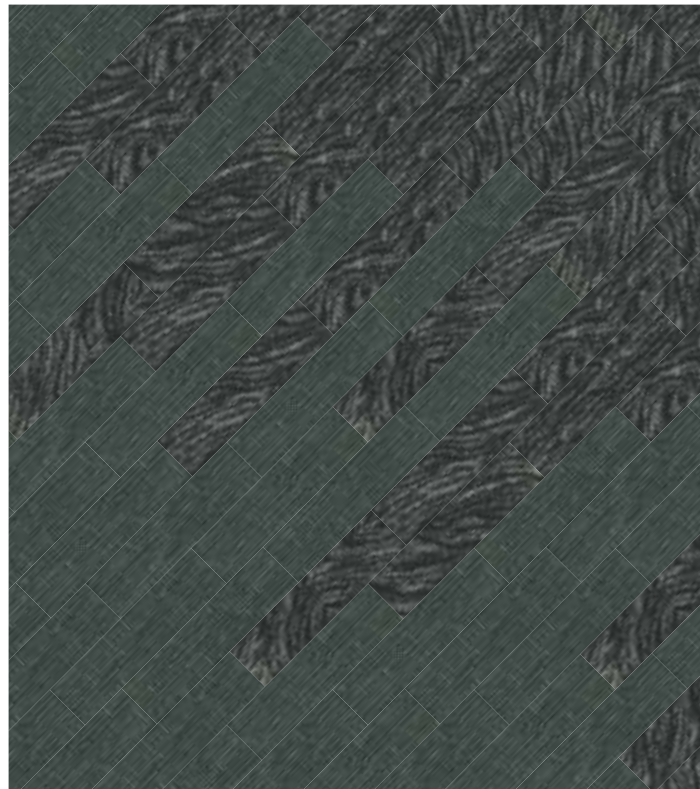

Shifu in Prairie SHF133.
25cm x 1m planks.