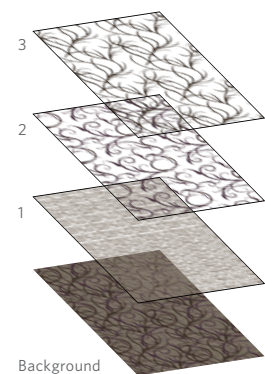

Get more at etage.milliken.com

INSPIRED. INSPIRING.

The fanciful grillwork that surrounds Chicago's Lincoln Park signals to one and all: you have arrived. In a place that Carl Sandberg called, "the city of broad shoulders", Lincoln Park provides a green oasis, a leafy respite from the industrial hustle and bustle. Come feel its parklands, stately homes and sophisticated élan.

What is Étage?

When it's time to break away from traditional hospitality looks, engage in étage technology. This all-new process builds a complex pattern, layer by layer. Creating a fully custom look is as simple as choosing and combining layers — layers of organic design elements that defy traditional ideas of symmetry, boxes and borders. Étage technology brings a kind of freedom of design never before known in the hospitality industry.

Each collection includes small-, medium- and large-scale elements for ultimate flexibility in defining rugs, runners and open areas. Combine broadloom and modular and get the best of both. Freedom. Control. It's all here, waiting for an artist's touch. Exclusively from Milliken.

OTHER DESIGNS IN ÉTAGE

Have you seen all of our patterns? Étage allows you to use design elements from any design collection. Visit us online today and experience all that étage has to offer.

étage®

LINCOLN PARK

Milliken™

Growing greener for over 100 years.
Visit milliken.com for more information.

800.334.7749 (USA and Canada) | milliken.com
Design © Milliken & Company | Made in the USA

Cover image: Wrought-iron gate, by James Lauritz. ©2011, Getty Images