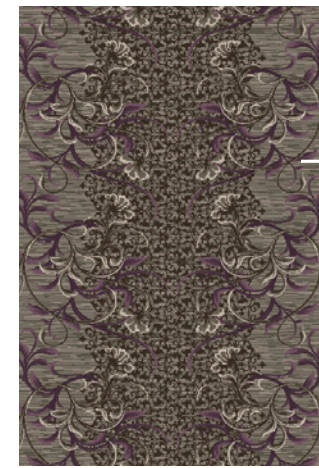

Three pattern repeats shown

BROADLOOM RUNNER
Order #: 57141081301057
Pattern Repeat 81.00" W x 40.50" L