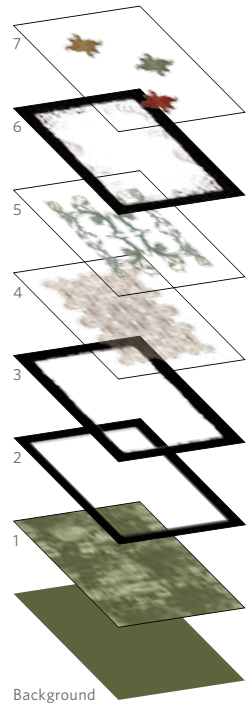

Single pattern repeat

**BROADLOOM RUG B**  
Order # 00190550  
Pattern Repeat 81.00"W x 117.00"L

**What is Étage?**

When it's time to break away from traditional hospitality looks, engage in étage technology. This all-new process builds a complex pattern, layer by layer. Creating a fully custom look is as simple as choosing and combining layers — layers of organic design elements that defy traditional ideas of symmetry, boxes and borders. Étage technology brings a kind of freedom of design never before known in the hospitality industry.

## Broadloom Options — Small Scale and Texture Fill

Twelve pattern repeats shown

**BROADLOOM SMALL SCALE A**  
Order # 00190552  
Pattern Repeat 9.00" W x 12.00" L

Nine pattern repeats shown

**BROADLOOM SMALL SCALE B**  
Order # 00190562  
Pattern Repeat 10.80" W x 12.00" L

## Broadloom Options — Medium and Large Scale

Four pattern repeats shown

**BROADLOOM MEDIUM SCALE A**  
Order # 00190556  
Pattern Repeat 18.00" W x 18.00" L

Four pattern repeats shown

**BROADLOOM MEDIUM SCALE B**  
Order # 00190565  
Pattern Repeat 20.25" W x 20.25" L

Single pattern repeat

**BROADLOOM LARGE SCALE A**  
Order # 00190560  
Pattern Repeat 40.50" W x 40.50" L

Single pattern repeat

**BROADLOOM LARGE SCALE B**  
Order # 00190569  
Pattern Repeat 81.00" W x 81.00" L