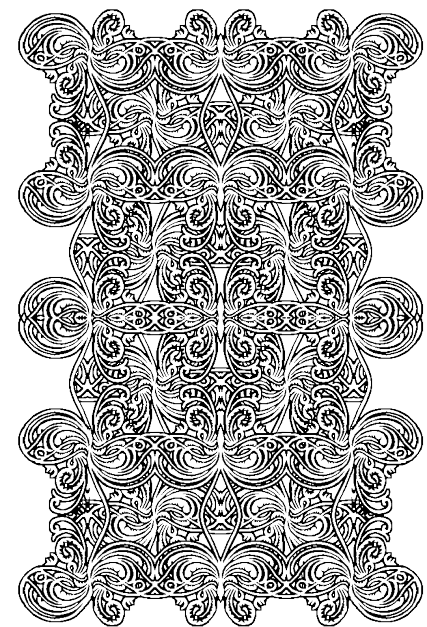

Colorway

The Lucerne collection has eleven colors from over 1360 options in our Pure Color system. For short-lead time projects, our MAXX Color provides another quick custom color solution.

pure|color

The colors represented above are approximations only. *Available approximate matches for Maxx Color (for carpet in a hurry).

Broadloom Options — Rugs and Runners

Single pattern repeat

Single pattern repeat

Single pattern repeat

Broadloom Options — Small Scale and Texture Fill

Twelve pattern repeats shown

Nine pattern repeats shown

Sixteen pattern repeats shown

Broadloom Options — Medium and Large Scale

Four pattern repeats shown

Four pattern repeats shown

Single pattern repeat

Single pattern repeat

Modular Options — Fields and Fills

Single tile repeat

Single tile repeat

Single tile repeat

Single tile repeat

Motifs

Get more at etage.milliken.com