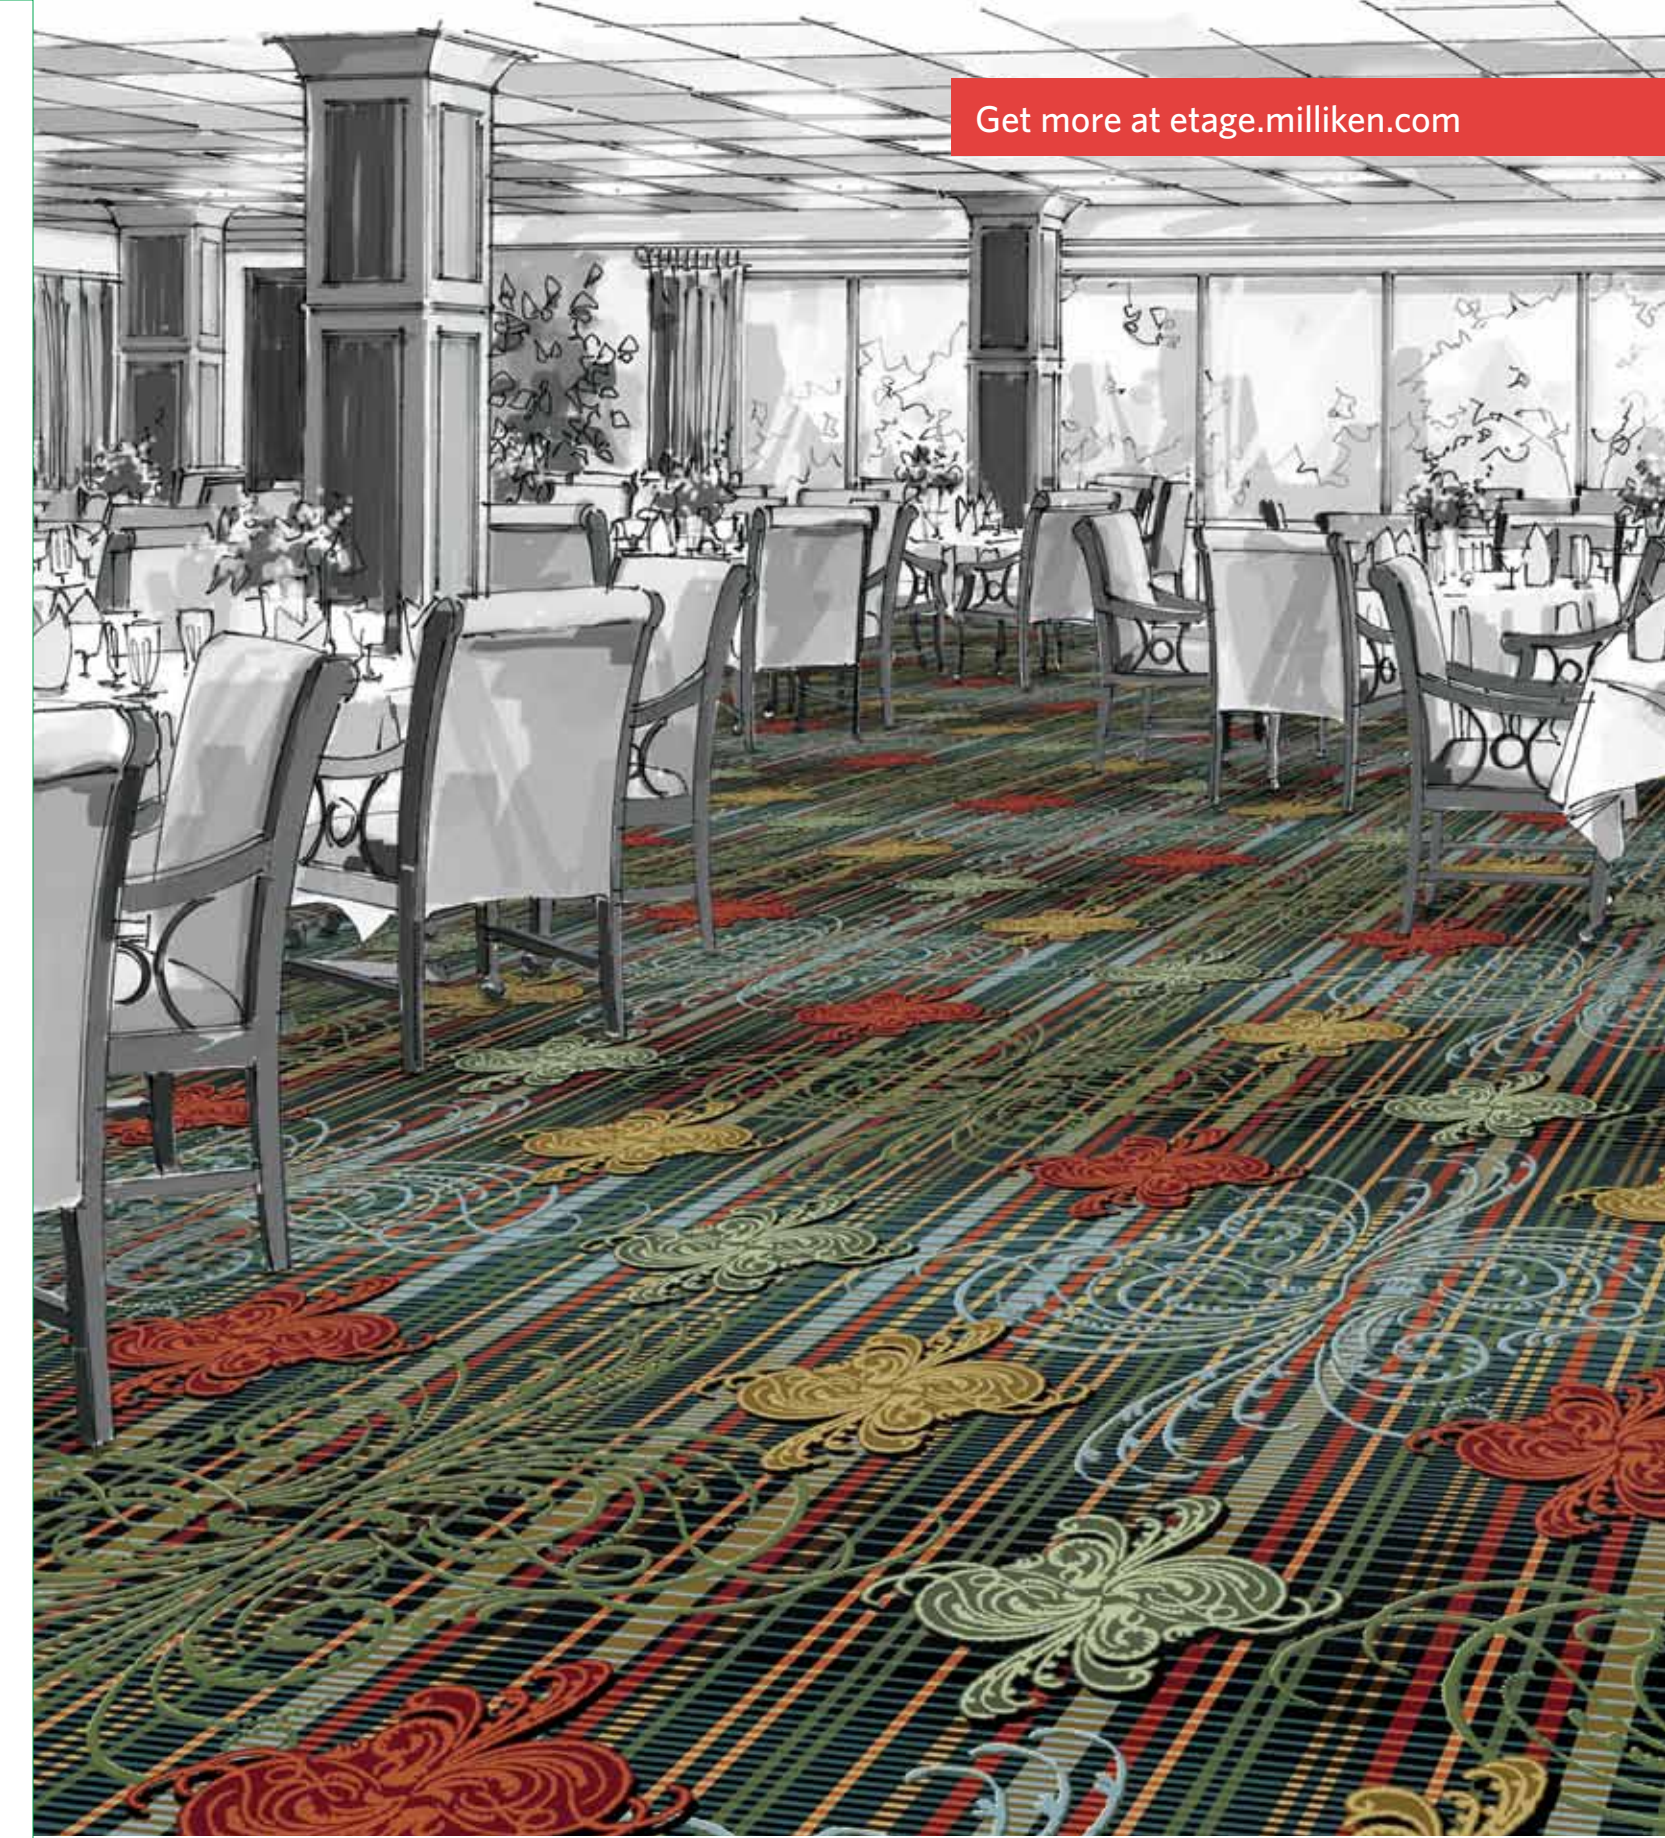

Get more at etage.milliken.com

BROADLOOM LARGE SCALE B
Order # Order # 00190569
Pattern repeat:
81.00" W x 81.00" L