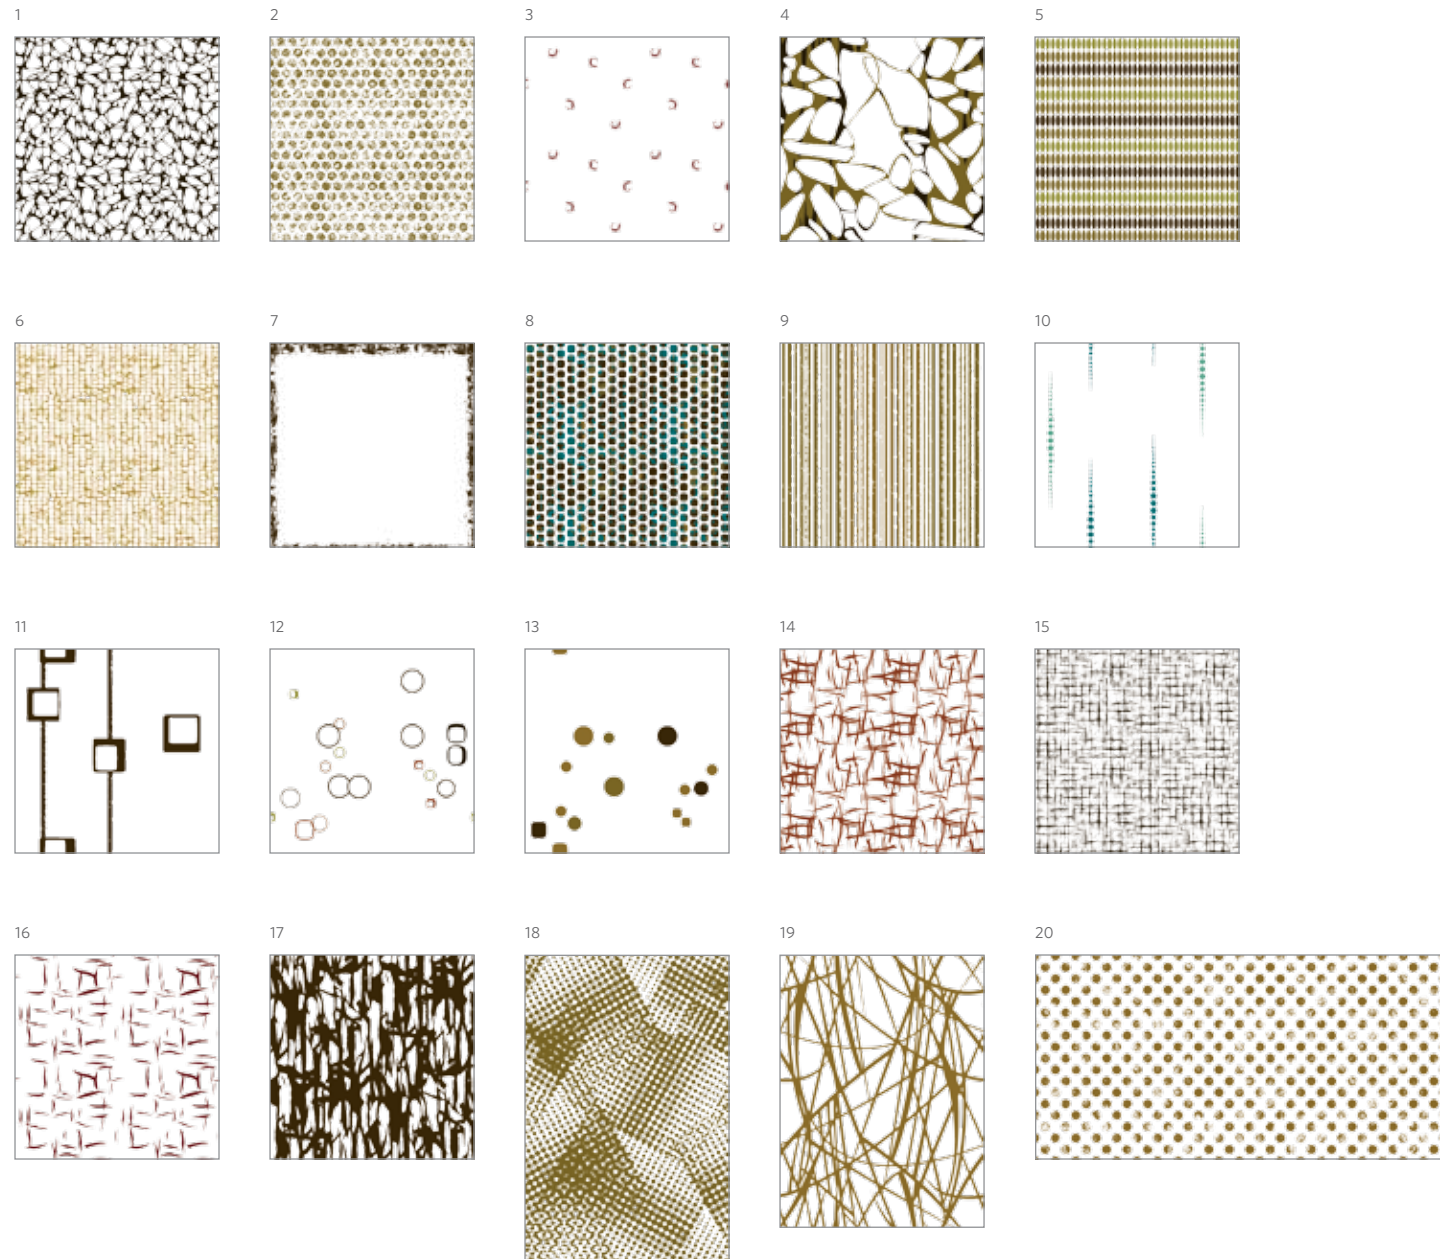

### Repeating Layers

Repeating pattern, creates depth in designs, transparent background.

Single tile repeat

**36" MODULAR TILE MEDIUM SCALE**

Order #: 00082024  
Pattern repeat:  
36.00" W x 36.00" L

Single pattern repeat

**BROADLOOM LARGE SCALE**

Order #: 00082045  
Pattern repeat:  
40.50" W x 40.50" L