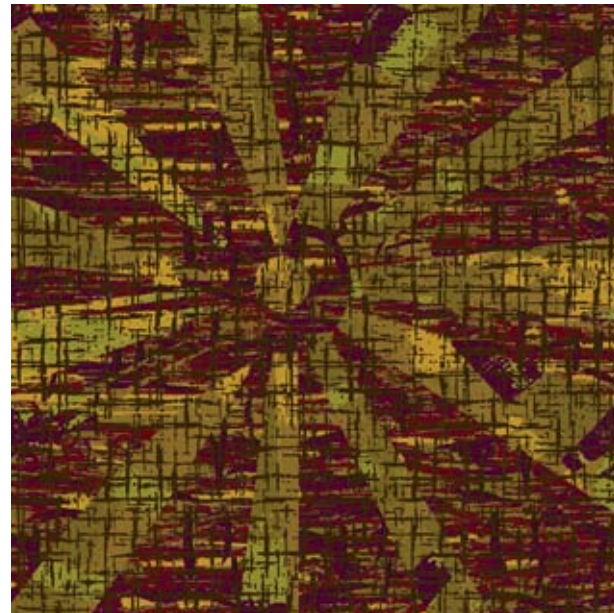

BROADLOOM RUG

Order #: 00086799  
Pattern repeat:  
81.00" W x 108.00" L

Single pattern repeat

BROADLOOM MEDIUM SCALE

Order #: 00086800  
Pattern repeat:  
40.50" W x 40.50" L

Single tile repeat

36" MODULAR TILE LARGE SCALE