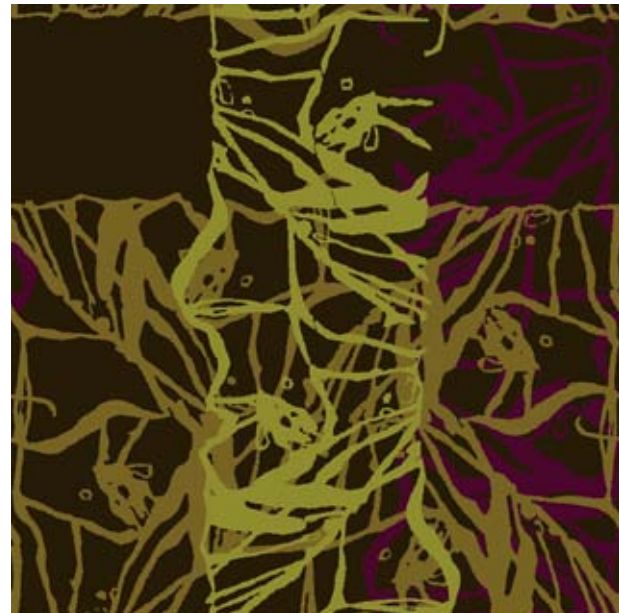

BROADLOOM LARGE SCALE

Order #: 00082045
Pattern repeat:
40.50" W x 40.50" L