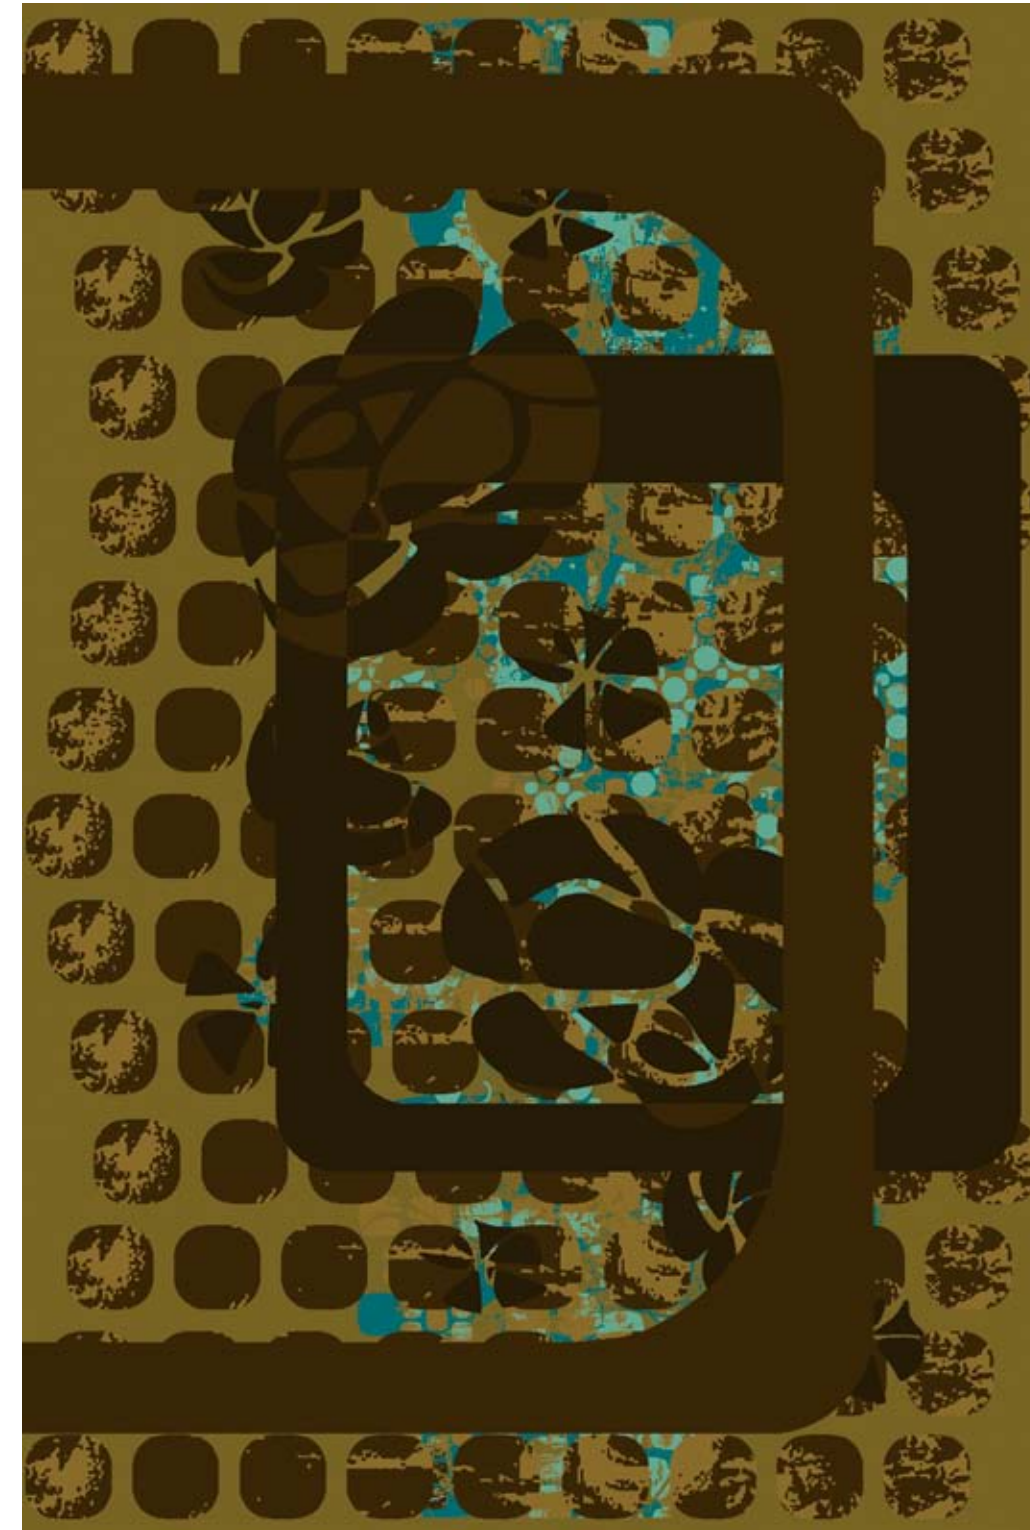

BROADLOOM RUG / RUNNER

Order #: 00086798
Pattern repeat:
81.00" W x 121.50" L

Single pattern repeat