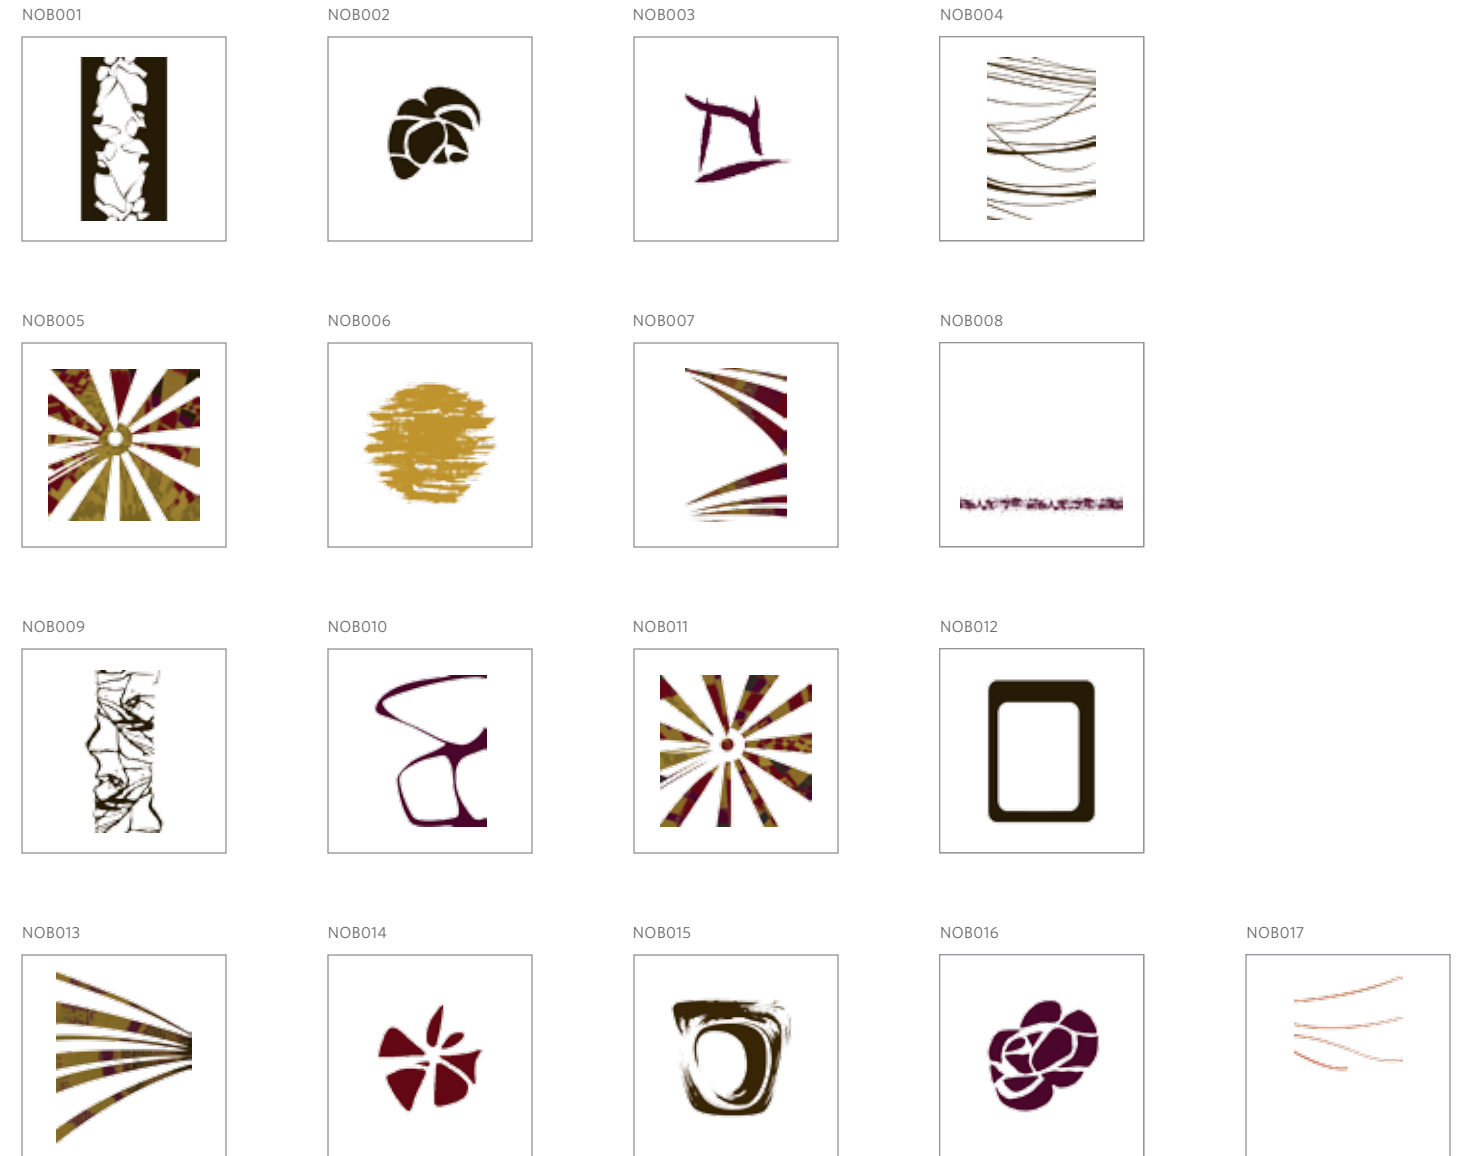

Motifs

Single design elements, no repeat, on a transparent background