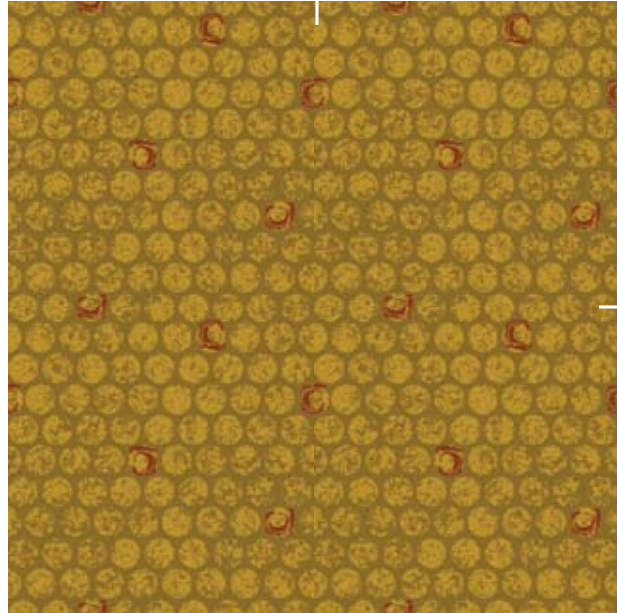

Speed & Cadence

Single tile repeat (four tiles shown)

50cm MODULAR TILE SMALL SCALE

- 8
- 10
- 11

Order #: 00082023
Pattern repeat:
50cm W x 50cm L