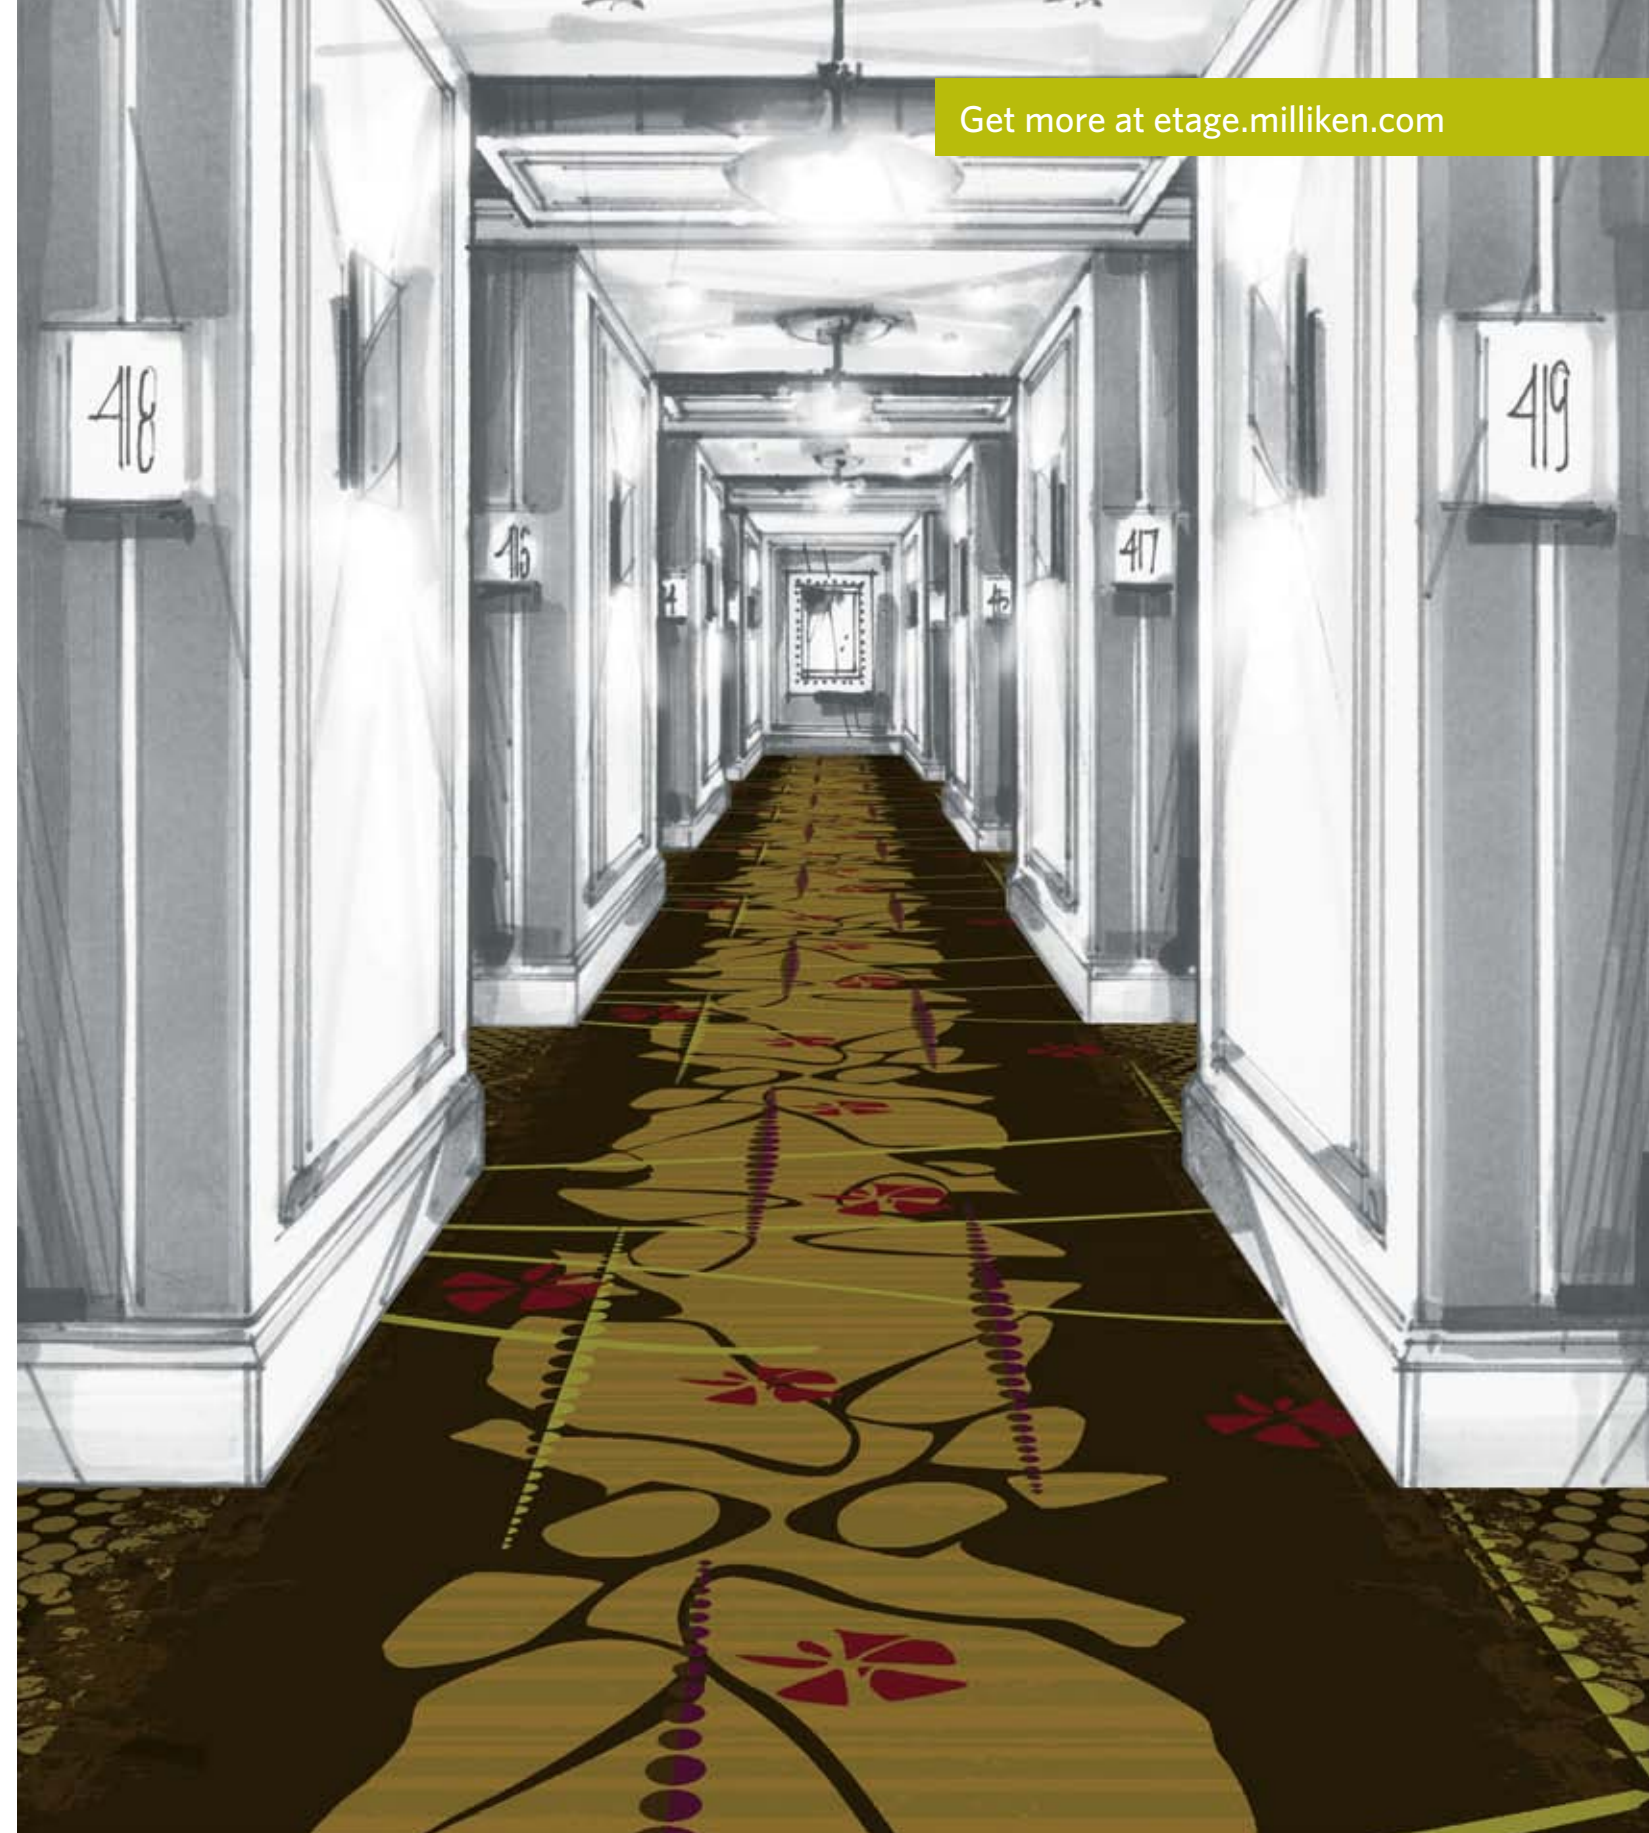

BROADLOOM RUG / RUNNER

Order #: 00082059
Pattern repeat:
81.00" W x 121.50" L