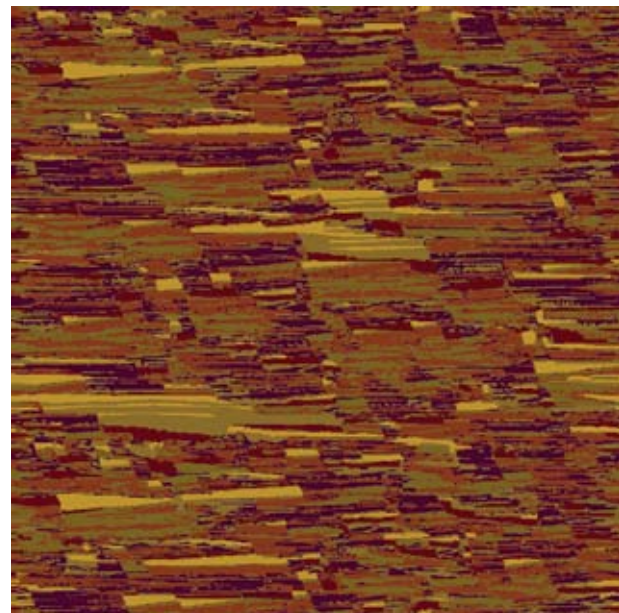

Order #: 00082039  
Pattern repeat:  
81.00" W x 121.50" L

Single pattern repeat

BROADLOOM MEDIUM SCALE

- 1
- 2
- 4
- 8
- 10
- 11

Order #: 00082041  
Pattern repeat:  
20.25" W x 20.25" L

Single tile repeat