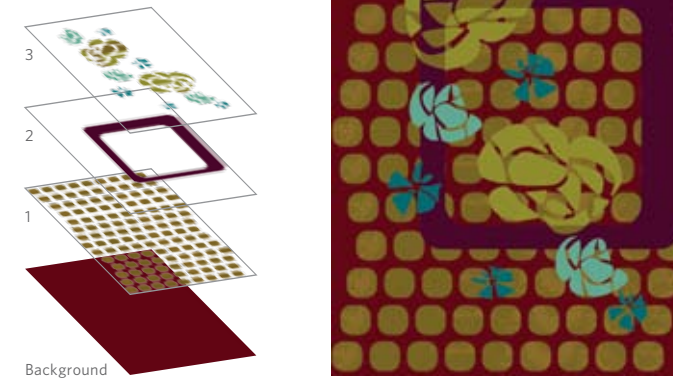

Layers can be added, subtracted, re-ordered, rotated, re-sized and re-colored in any combination to suit your needs.