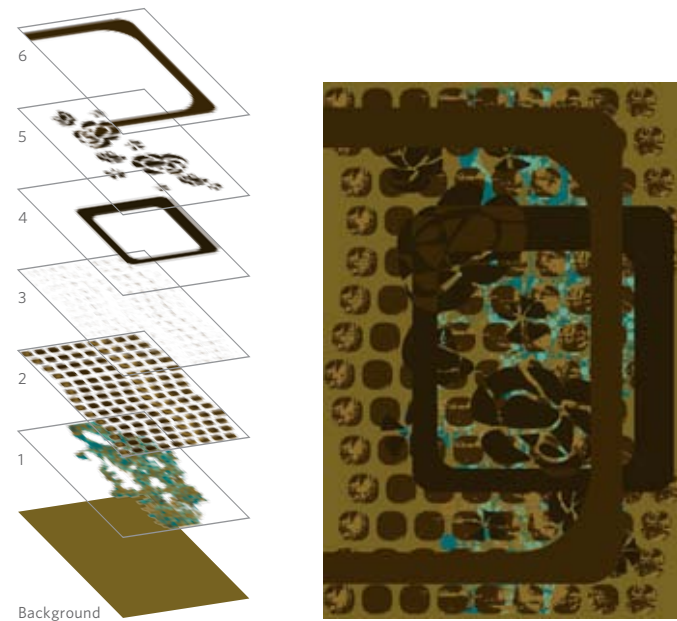

Add and subtract design layers and motifs to create your own look. Remember that you must always use at least two layers, one of which must be the background.

2

Designs in this brochure use a set of colors intended for this particular collection.

Specific colors used in each design are indicated below each pattern image as a swatch of the color with a number inside it. Refer to the colorway diagram on page 3 to find a corresponding color code. These colors are part of the Milliken Pure Color system.

3

Choose a carpet construction that suits your installation.

Contact your Milliken representative to discuss the carpet construction that's best for you.

When it's time to break away from traditional hospitality looks, engage in étage technology.

This all-new process builds a complex pattern, layer by layer. Creating a fully custom look is as simple as choosing and combining layers — layers of organic design elements that defy traditional ideas of symmetry, boxes and borders. Étage technology brings a kind of freedom of design never before known in the hospitality industry.

Each collection includes small-, medium- and large-scale elements for ultimate flexibility in defining rugs, runners and open areas. Combine broadloom and modular and get the best of both. Freedom. Control. It's all here, waiting for an artist's touch. Exclusively from Milliken.

Designs shown in the brochure are ready to use, but you can also select them as a starting point for customization using étage technology.