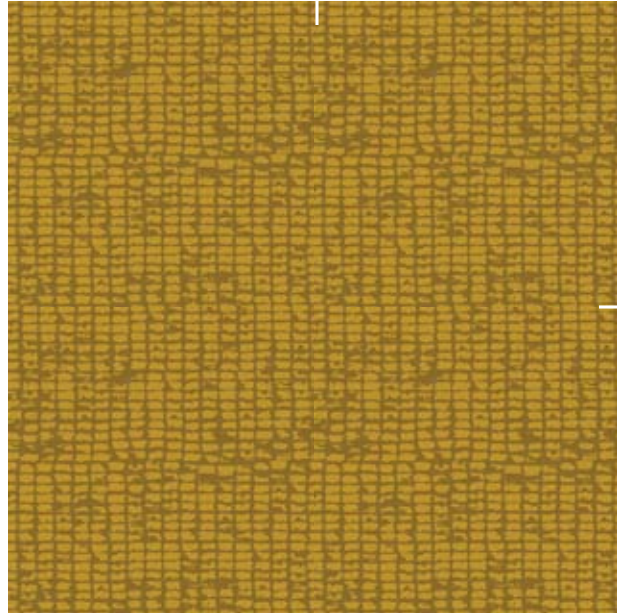

50cm MODULAR TILE SMALL SCALE

Inner Balance

Get more at etage.milliken.com

Single tile repeat (four tiles shown)