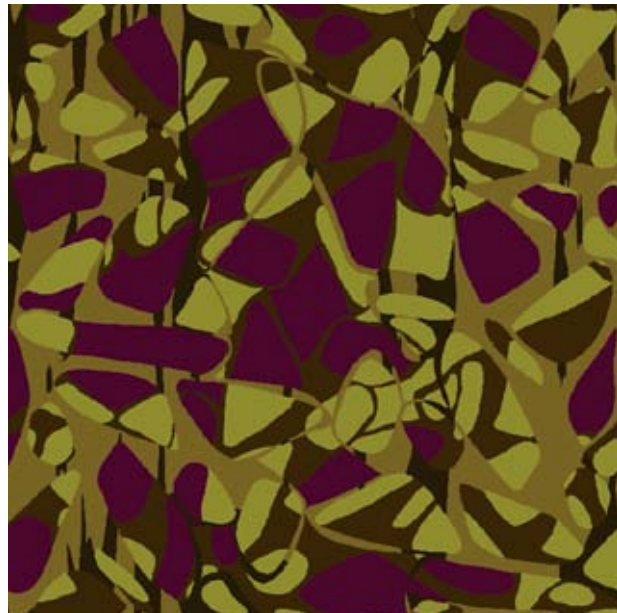

36" MODULAR TILE MEDIUM SCALE

Order #: 00082024
Pattern repeat:
36.00" W x 36.00" L

Single pattern repeat