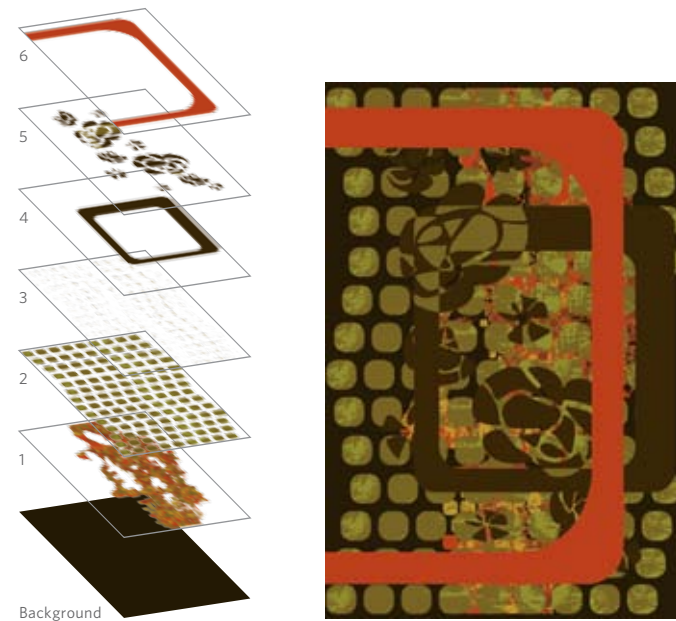

No change is too great or too small (like simply choosing a different background color from a pre-designed rug/runner).