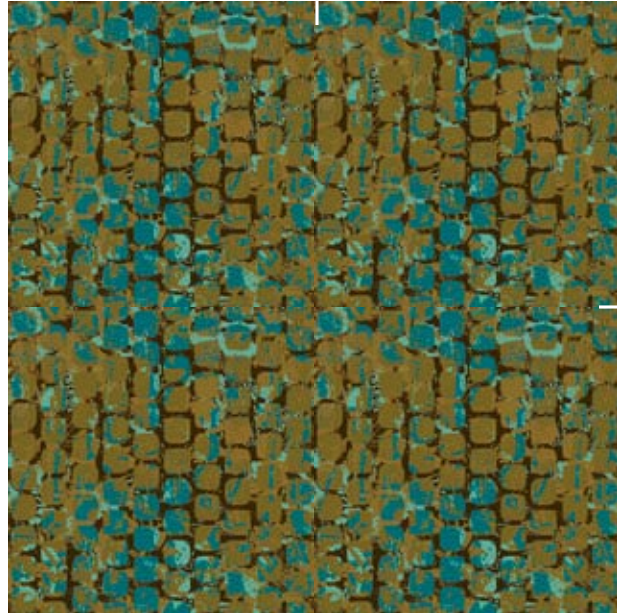

50cm MODULAR TILE SMALL SCALE

Strolling Muse

Get more at etage.milliken.com

Single tile repeat (four tiles shown)