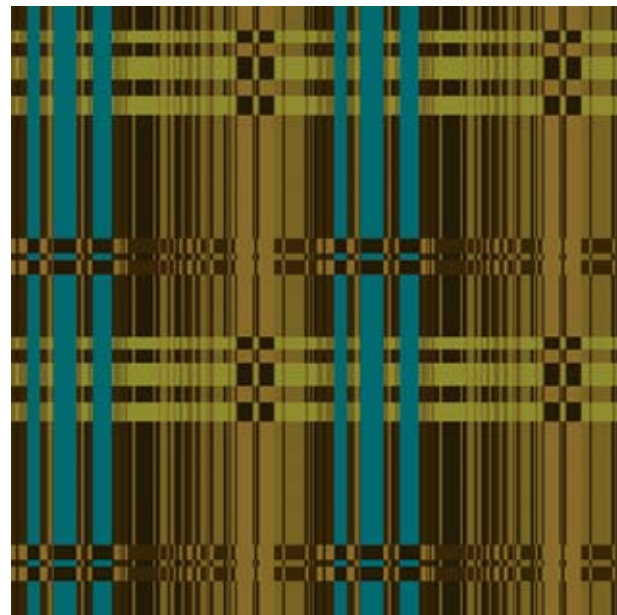

# Strolling Muse

Get more at [etage.milliken.com](http://etage.milliken.com)

Single tile repeat (four tiles shown)

50cm MODULAR TILE SMALL SCALE

Order #: 00085473  
Pattern repeat:  
50cm W x 50cm L

Single pattern repeat