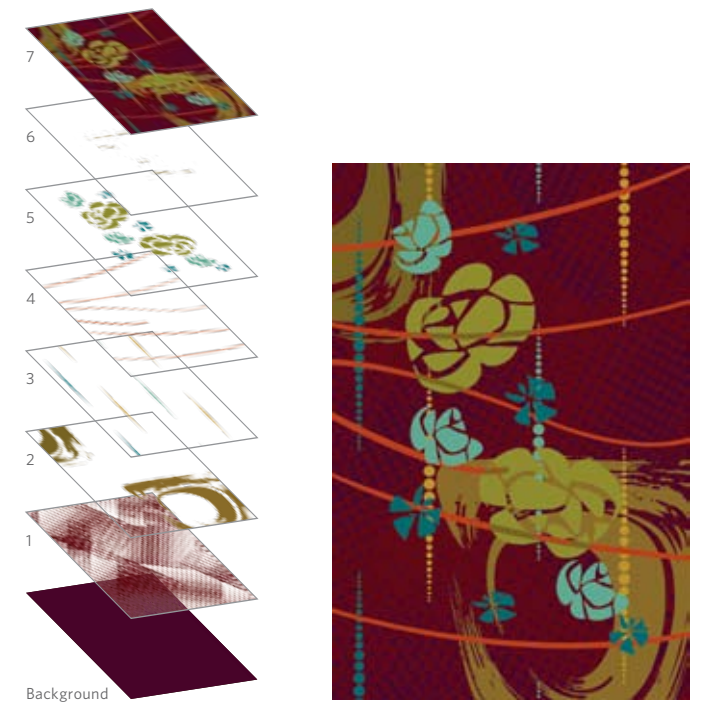

Best of all, repeating layers and motifs from all étage collections can be used together to create a myriad of designs.