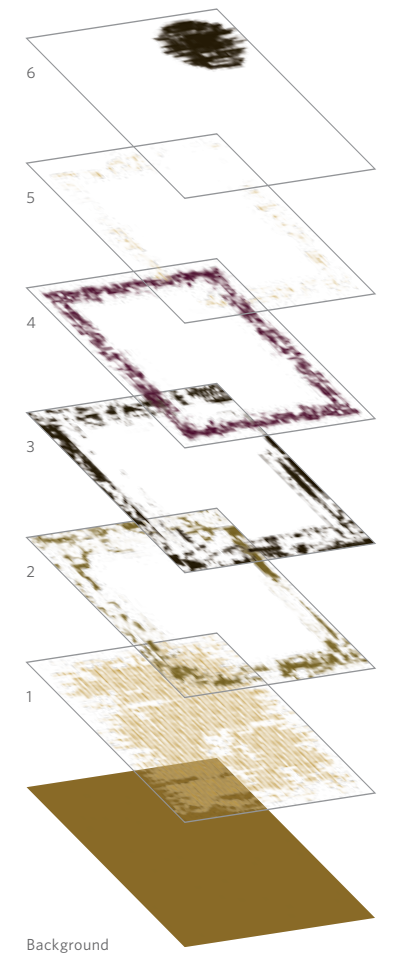

Single tile repeat

36" MODULAR TILE LARGE SCALE

1 2 3 4 6

10 11

Order #: 00082032  
Pattern repeat:  
36" W x 36" L

BROADLOOM RUG

1 2 6 10 11

Order #: 00086796  
Pattern repeat:  
81.00" W x 108.00" L

Single pattern repeat