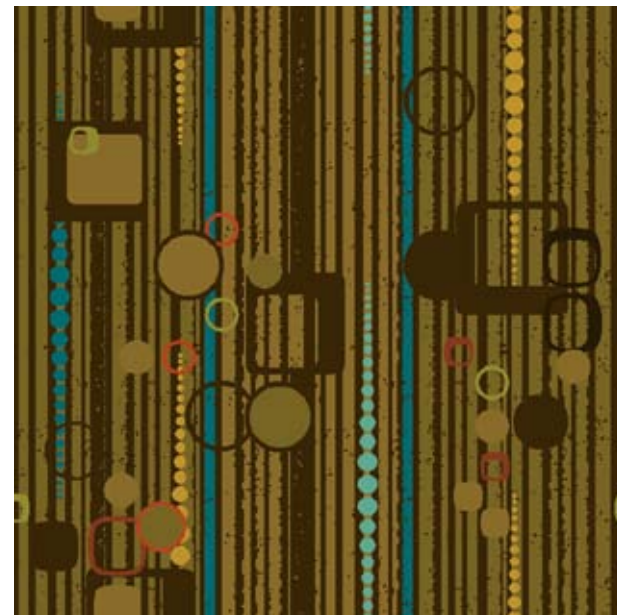

BROADLOOM MEDIUM SCALE

Order #: 00082056  
Pattern repeat:  
20.25" W x 20.25" L

Single pattern repeat

BROADLOOM RUG / RUNNER

Order #: 00082054  
Pattern repeat:  
81.00" W x 121.50" L

Single tile repeat

36" MODULAR TILE LARGE SCALE