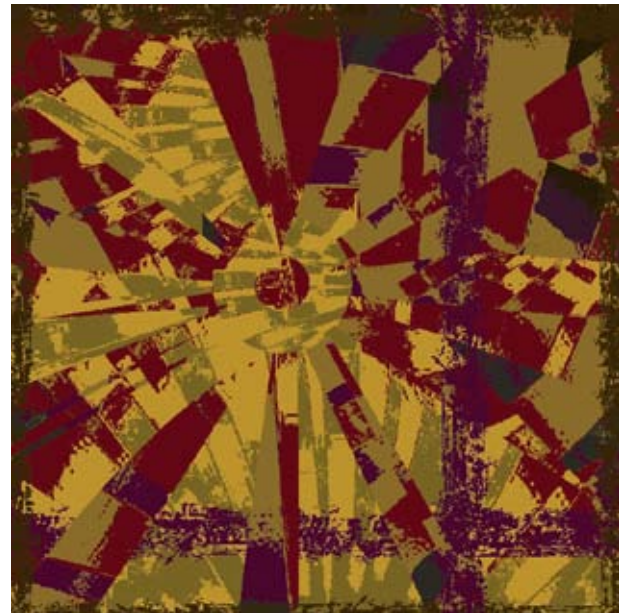

Single tile repeat

36" MODULAR TILE LARGE SCALE

1 2 3 4 6

10 11

Order #: 00082032
Pattern repeat:
36" W x 36" L