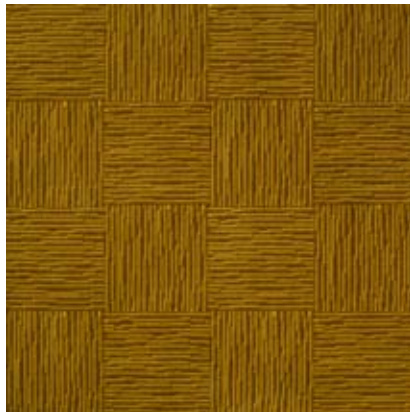

Milliken™

**36" MODULAR TILE**  
Order #: 00073789  
Single Tile Repeat 36.00" W x 36.00" L

**36" MODULAR TILE**  
Order #: 00073792  
Single Tile Repeat 36.00" W x 36.00" L

**36" MODULAR TILE**  
Order #: 00073790  
Single Tile Repeat 36.00" W x 36.00" L

**36" MODULAR TILE**  
Order #: 00073791  
Single Tile Repeat 36.00" W x 36.00" L

**36" MODULAR TILE**  
Order #: 00076420  
Single Tile Repeat 36.00" W x 36.00" L

Growing greener for over 100 years.  
Visit [millikencarpet.com](http://millikencarpet.com) for more information.