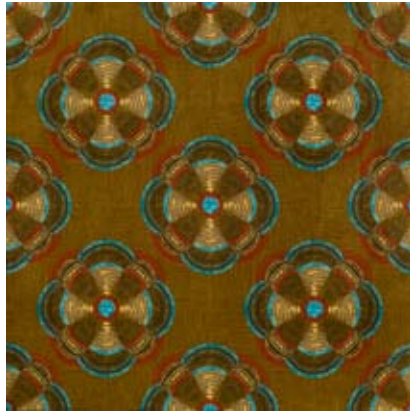

36" MODULAR TILE
Order #: 00073792
Single Tile Repeat 36.00" W x 36.00" L