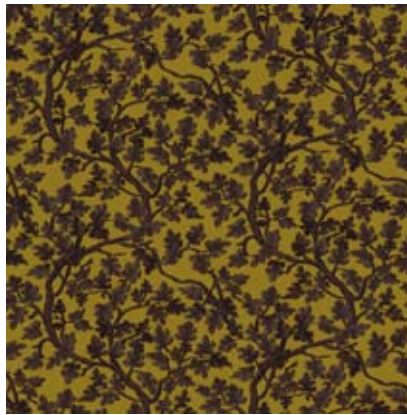

BROADLOOM MEDIUM SCALE
Order #: 00154042
Single Pattern Repeat — 81.00" W x 40.50" L
Shown — 81.00" W x 81.00" L