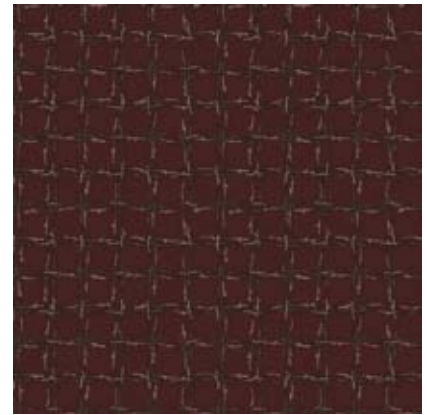

BROADLOOM SMALL SCALE
Order #: 00154038
Single Pattern Repeat — 20.25" W x 20.25" L
Shown — 40.50" W x 40.50" L