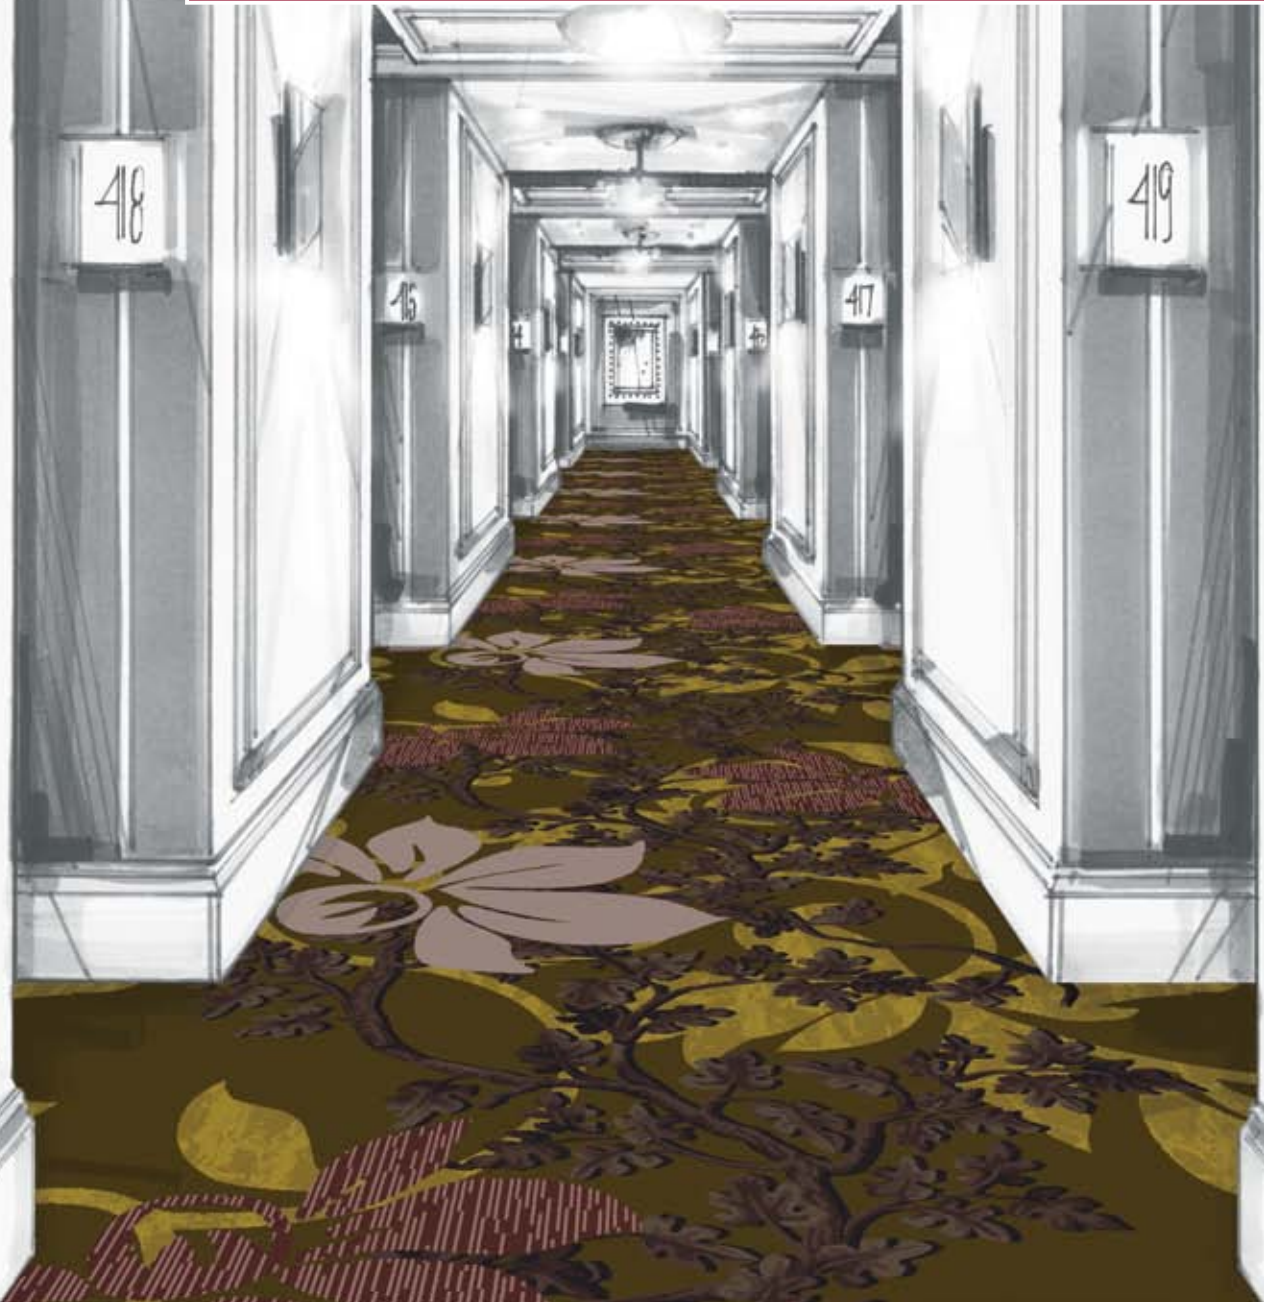

Woodland Way

INSPIRED. INSPIRING.

Nestled amongst the stacks of books was a small, painted box detailed with a most delicate branch slowly wrapping around the surface as if holding the secret contents tightly with the sprout of each new leaf. Curious of the treasure inside, but entranced by the package, another day would yield to the beauty of found objects and the surprise of unexpected discovery.

An exploration of large florals and intricate scroll-like leaves, the Woodland Way broadloom carpet collection balances the supple hues of pinks and mauves with acidic yellows and tonal browns. Change a color or combine layers with one of your favorite etage collections. Explore the possibilities of custom made easy.

Milliken™

Broadloom

BROADLOOM RUNNER
Order #: 00154035
Single Pattern Repeat — 81.00" W x 121.50" L

BROADLOOM RUG
Order #: 00154036
Single Pattern Repeat — 81.00" W x 108.00" L

BROADLOOM CORNER
Order #: 00154041
Single Pattern Repeat — 40.50" W x 40.50" L

BROADLOOM LARGE SCALE
Order #: 00154034
Single Pattern Repeat — 81.00" W x 81.00" L

BROADLOOM MEDIUM SCALE
Order #: 00154042
Single Pattern Repeat — 81.00" W x 40.50" L
Shown — 81.00" W x 81.00" L

BROADLOOM SMALL SCALE
Order #: 00154038
Single Pattern Repeat — 20.25" W x 20.25" L
Shown — 40.50" W x 40.50" L