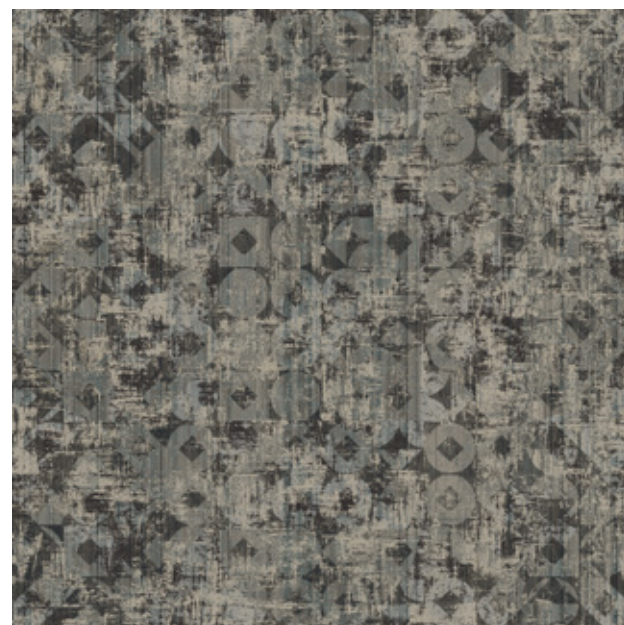

## CUSTOMIZE YOUR COLORS

**SILK** COLOR FAMILY

**STUCCO**

01006897 | Repeat: 81" x 81"

**MOROCCAN**

00990792 | Repeat: 40.5" x 40.5"

**ARGIL**

00992055 | Repeat: 81" x 40.5"

**HANDCUT**

01030032 | Repeat: 81" x 81"

CUSTOMIZE YOUR COLORS

E183 T149 H177 C183 J177 R149 D180 K177 C180 D177 B179 A120

*Images in this brochure are approximate for color and pattern scale. Please use actual carpet samples to make your final selections.*