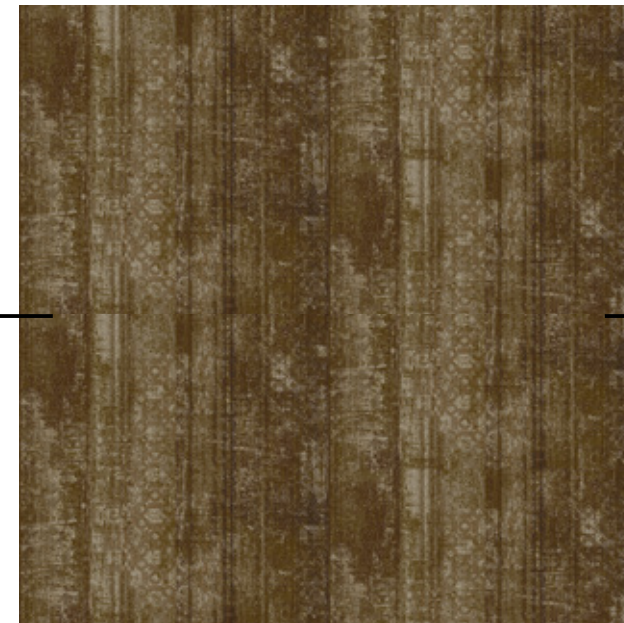

ARGIL
00999386 | Repeat: 81" x 40.5"