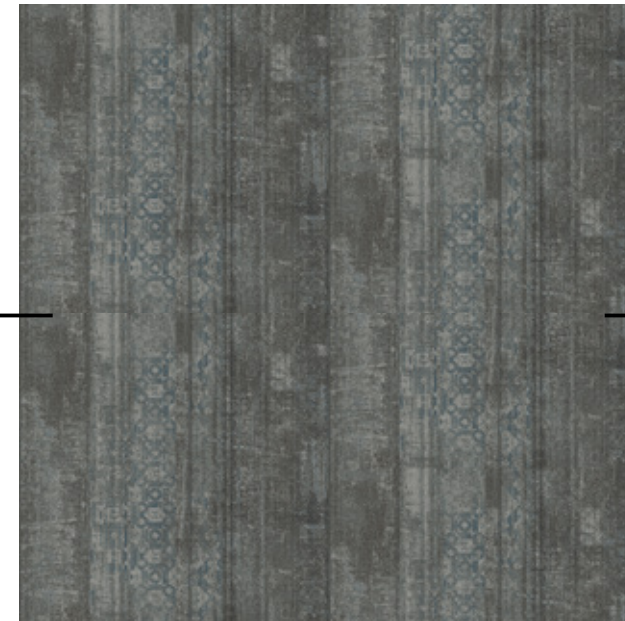

ARGIL
00997341 | Repeat: 81" x 40.5"