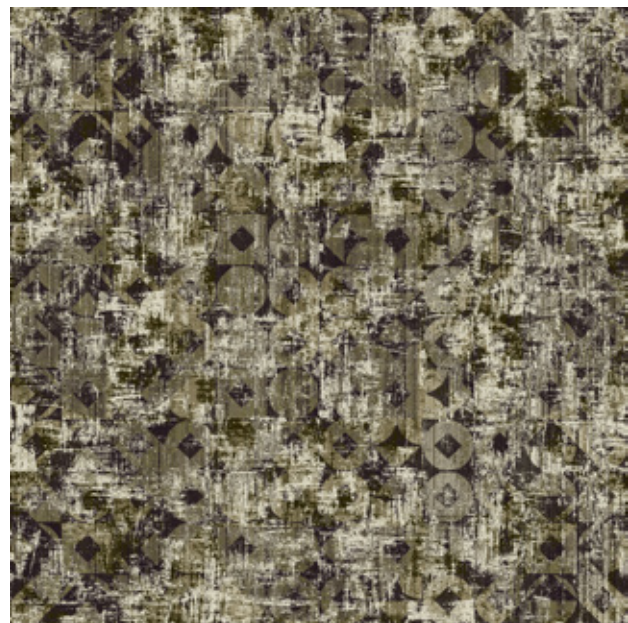

# CARDAMOM COLOR FAMILY

**STUCCO**  
00999632 | Repeat: 81" x 81"

**MOROCCAN**  
00999626 | Repeat: 40.5" x 40.5"

**ARGIL**  
01007081 | Repeat: 81" x 40.5"

**HANDCUT**  
01034181 | Repeat: 81" x 81"

# HENNA COLOR FAMILY

**STUCCO**  
00999383 | Repeat: 81" x 81"

**MOROCCAN**  
00999390 | Repeat: 40.5" x 40.5"

**ARGIL**  
00999386 | Repeat: 81" x 40.5"

**HANDCUT**  
01034192 | Repeat: 81" x 81"