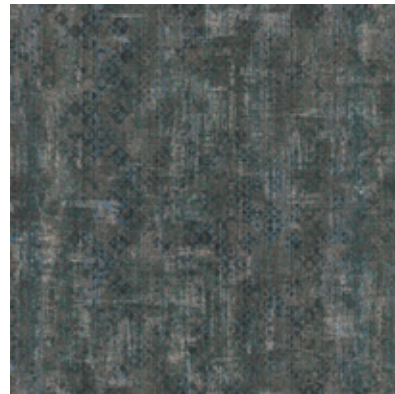

MOR157-101-173
Juniper Berry