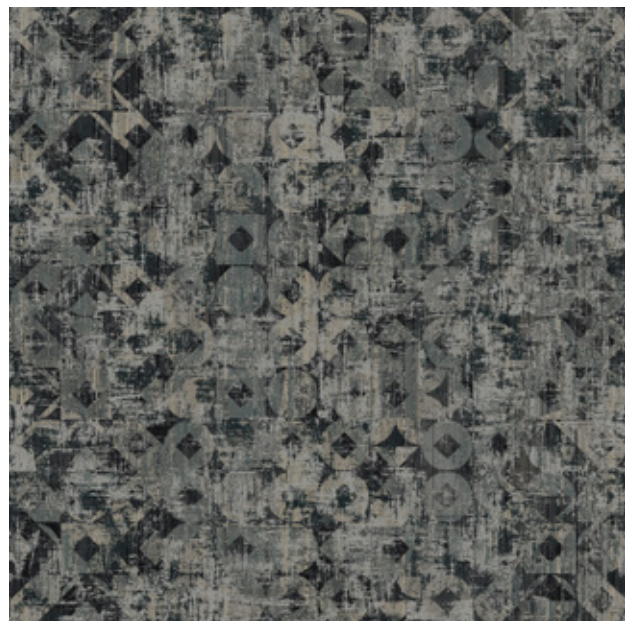

# MUREX SHELL COLOR FAMILY

**STUCCO**  
00991890 | Repeat: 81" x 81"

**MOROCCAN**  
00990795 | Repeat: 40.5" x 40.5"

**ARGIL**  
00992065 | Repeat: 81" x 40.5"

**HANDCUT**  
01030030 | Repeat: 81" x 81"