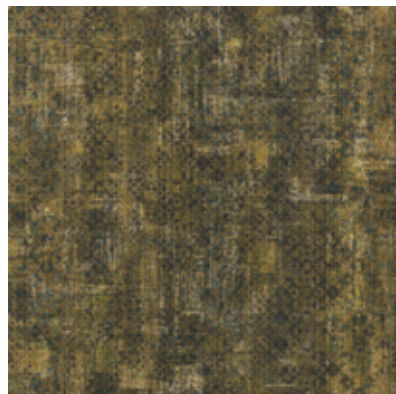

MOR264-119  
Cobalt

MOR105-64  
Cactus

MOR33-125-135  
Peach Leaves

SLIP HORIZONTAL & VERTICAL *25cm x 1m planks*

SLH97-250  
Sea Mist

SLH83-144  
Glaze

SLH13-235  
Kaolin

SLH153-154  
Bisque