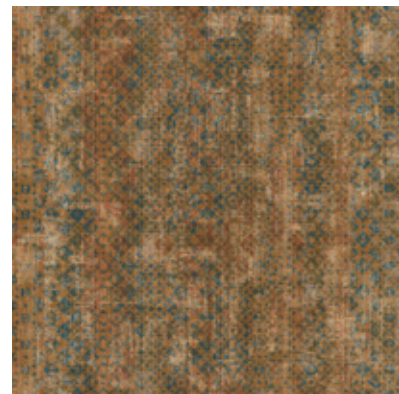

MOR264-119  
Cobalt

MOR105-64  
Cactus

MOR33-125-135  
Peach Leaves

SLIP HORIZONTAL & VERTICAL *25cm x 1m planks*

SLH97-250  
Sea Mist

SLH83-144  
Glaze

SLH13-235  
Kaolin

SLH153-154  
Bisque