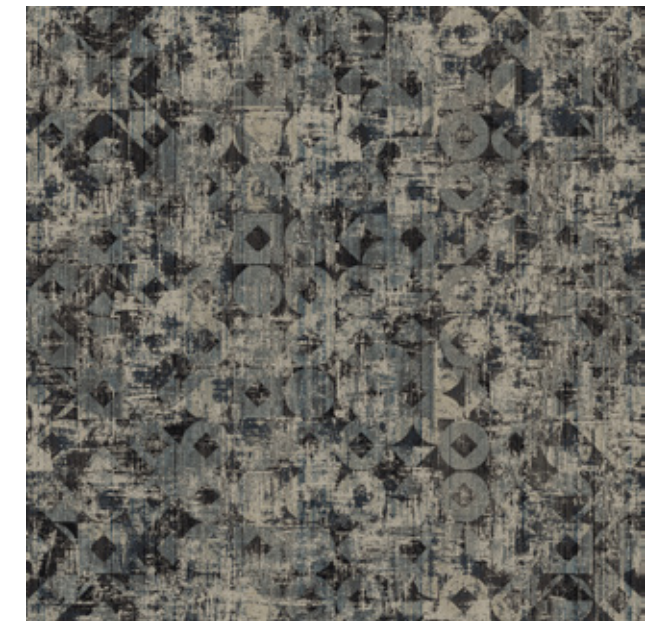

# MINERAL COLOR FAMILY

**STUCCO**  
00997346 | Repeat: 81" x 81"

**MOROCCAN**  
00997337 | Repeat: 40.5" x 40.5"

**ARGIL**  
00997341 | Repeat: 81" x 40.5"

**HANDCUT**  
01034179 | Repeat: 81" x 81"