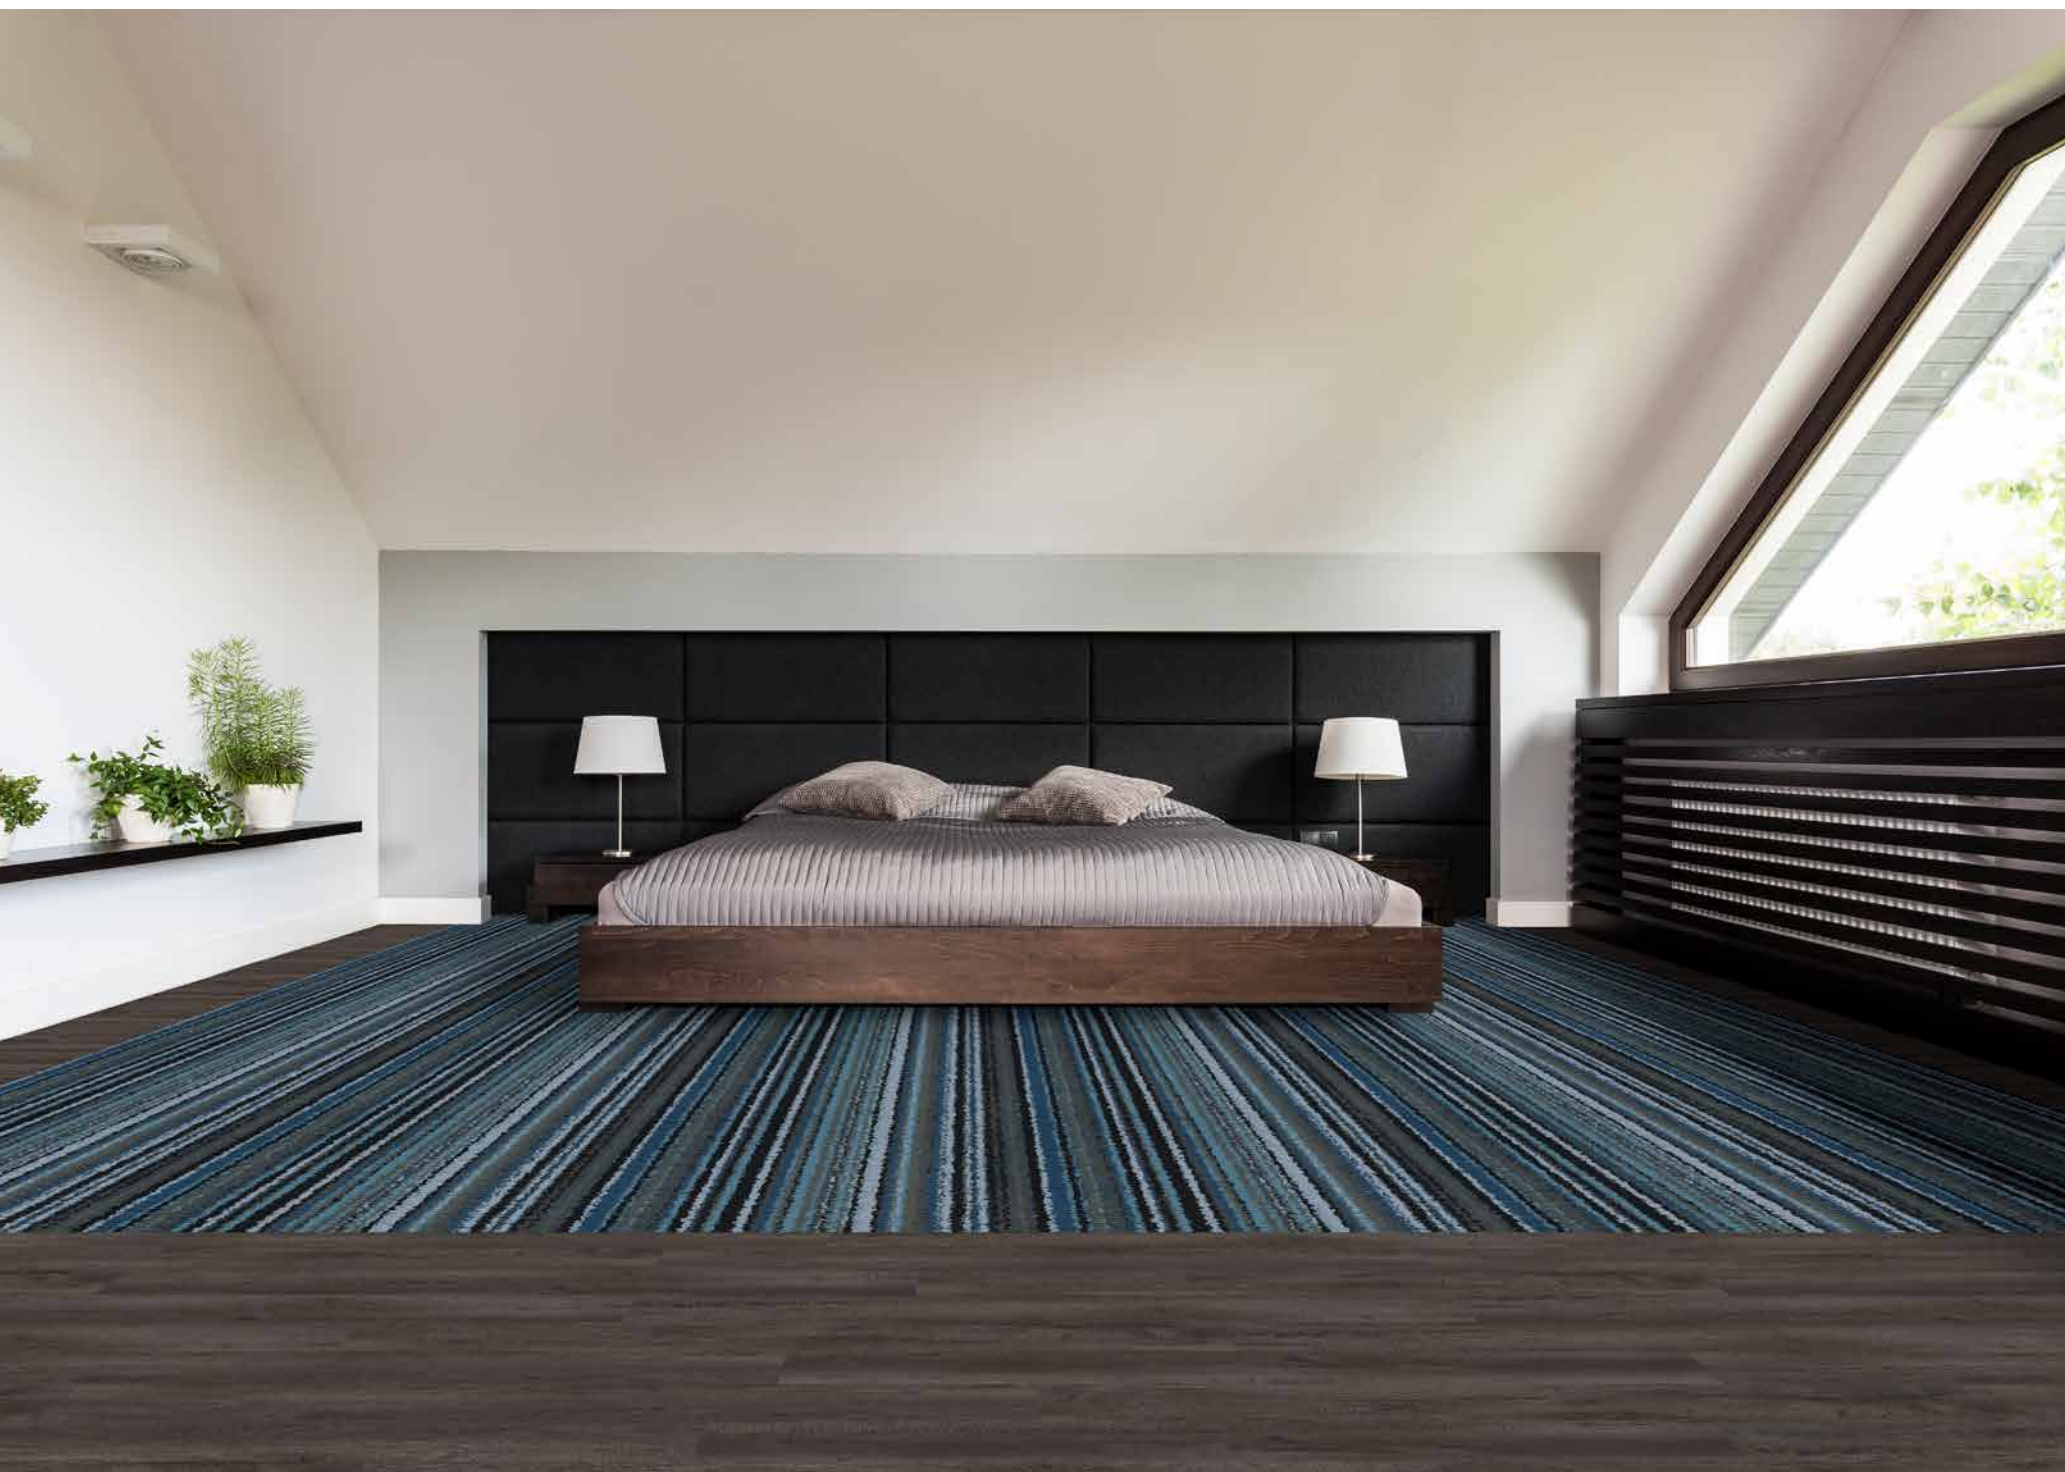

Reflection Field in Fire — Axminster