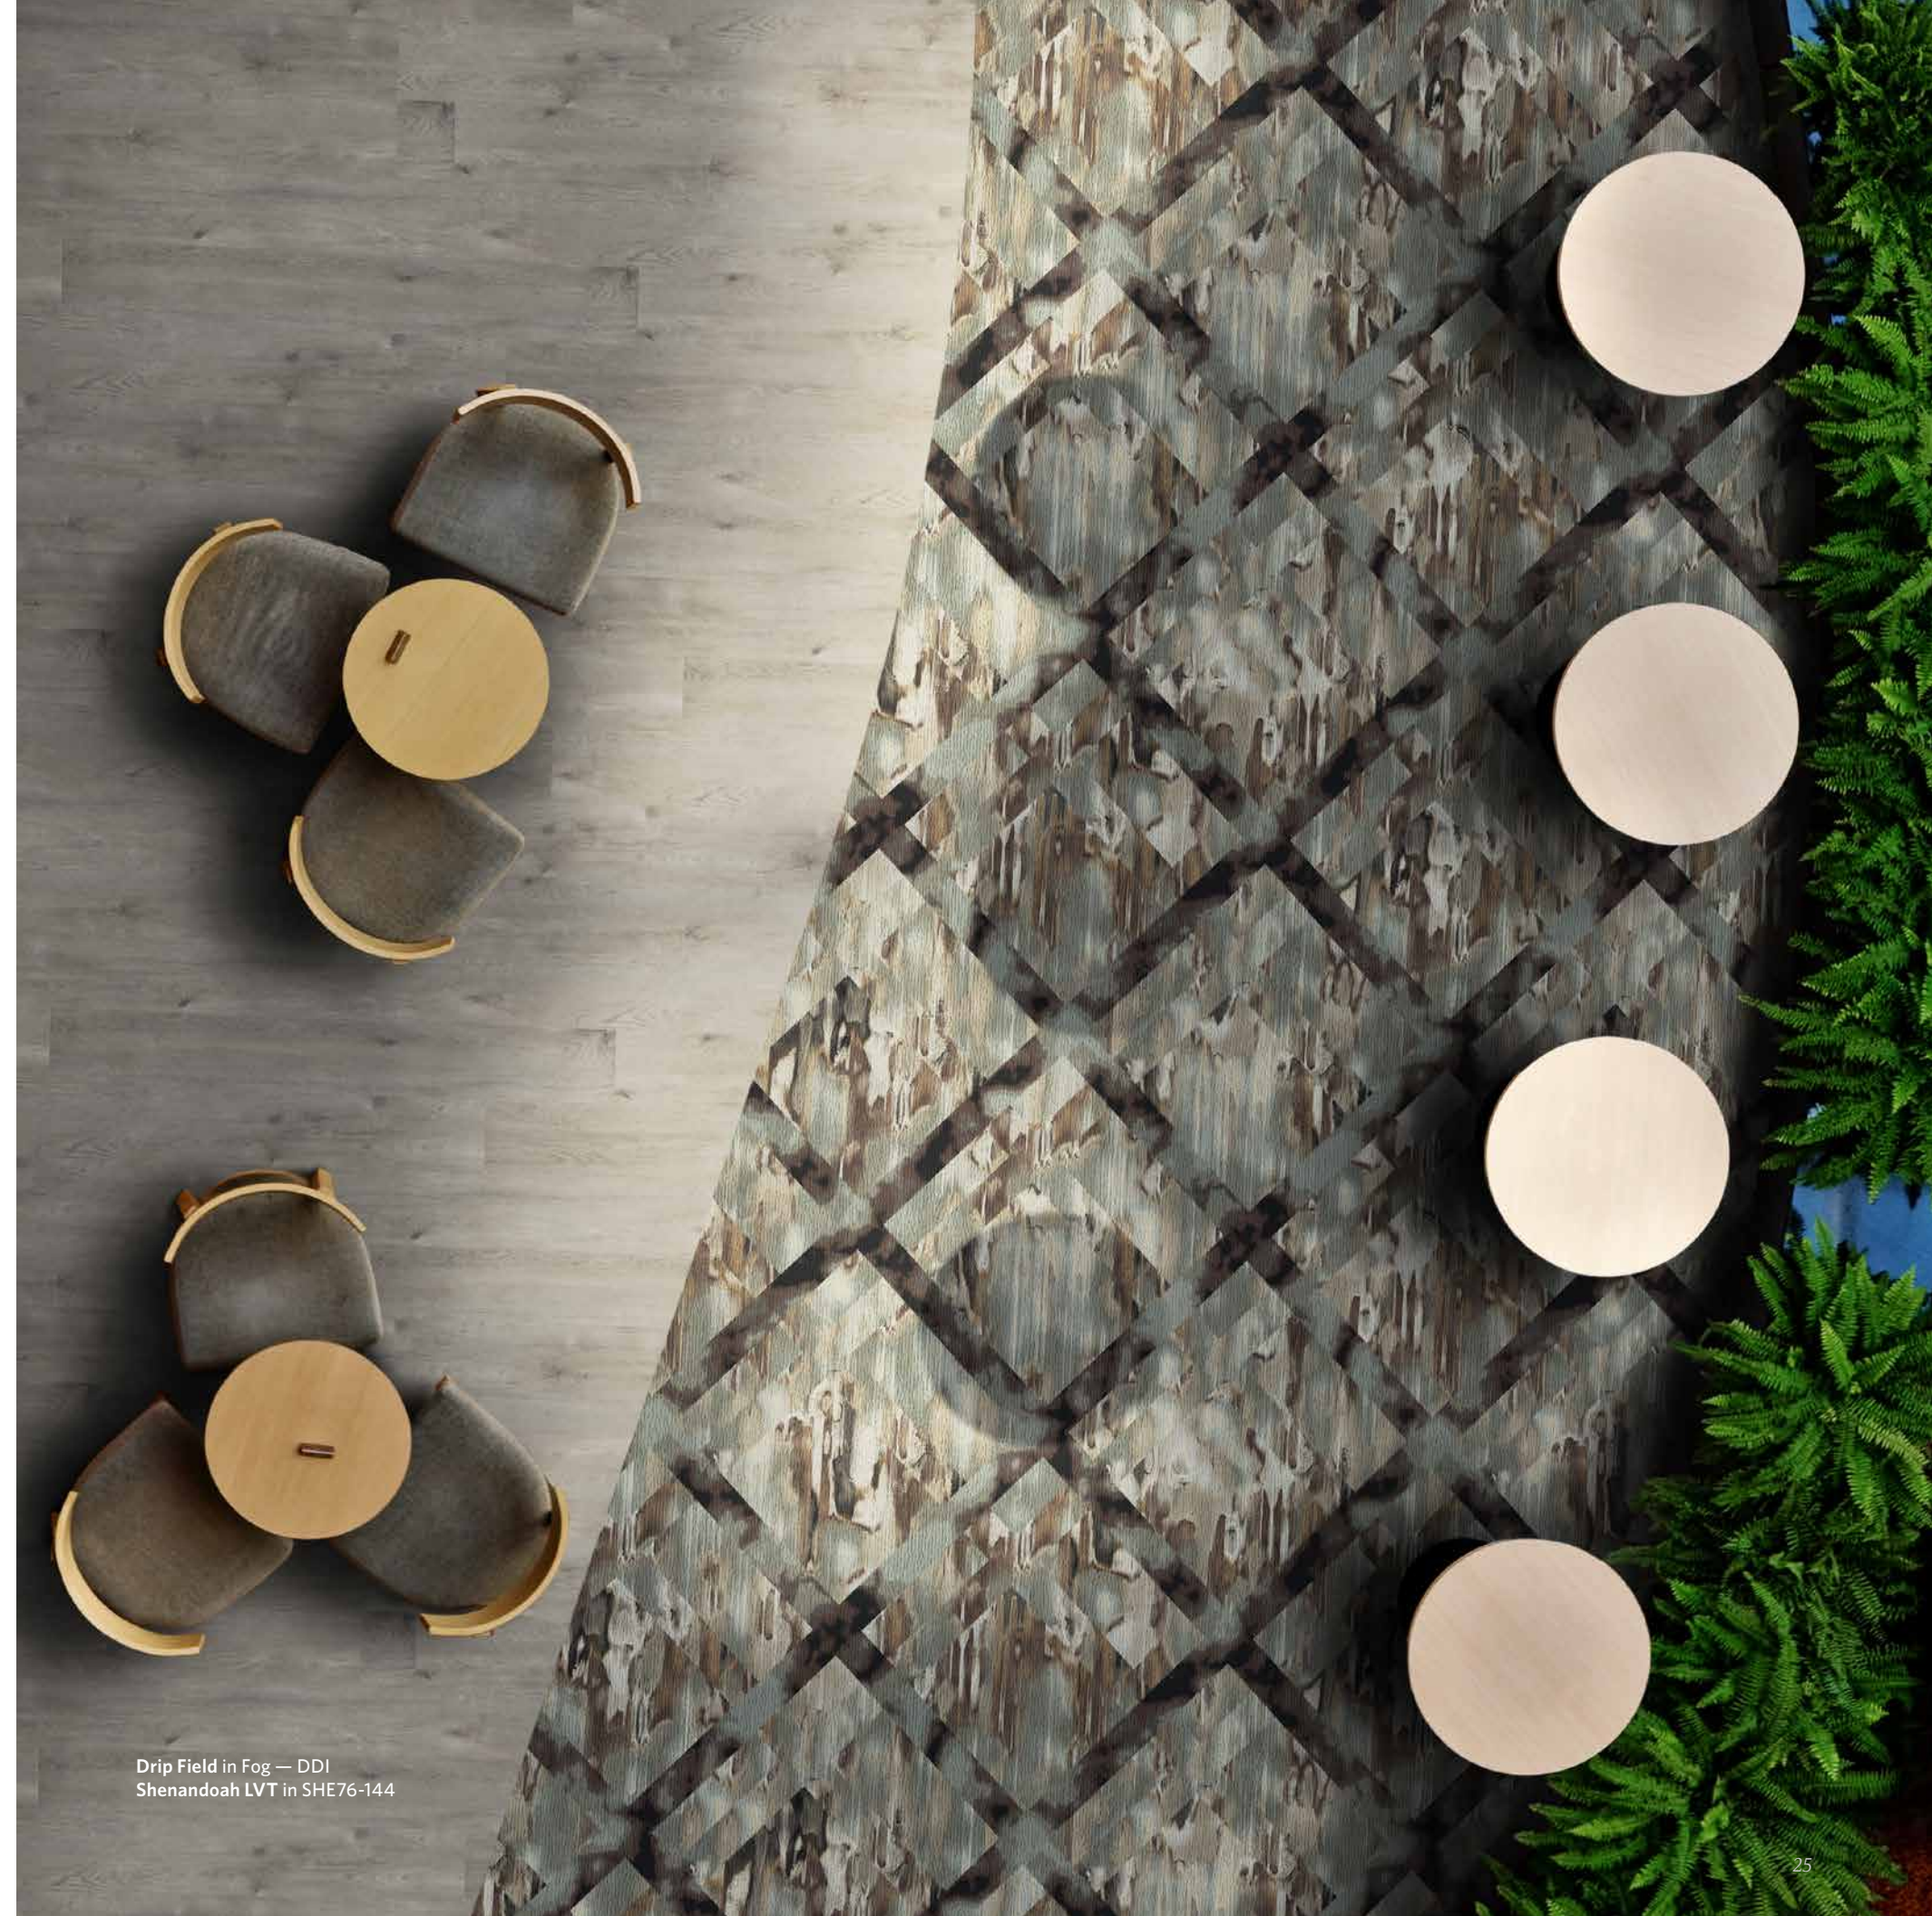

Drip Field in Fog — DDI
Shenandoah LVT in SHE76-144