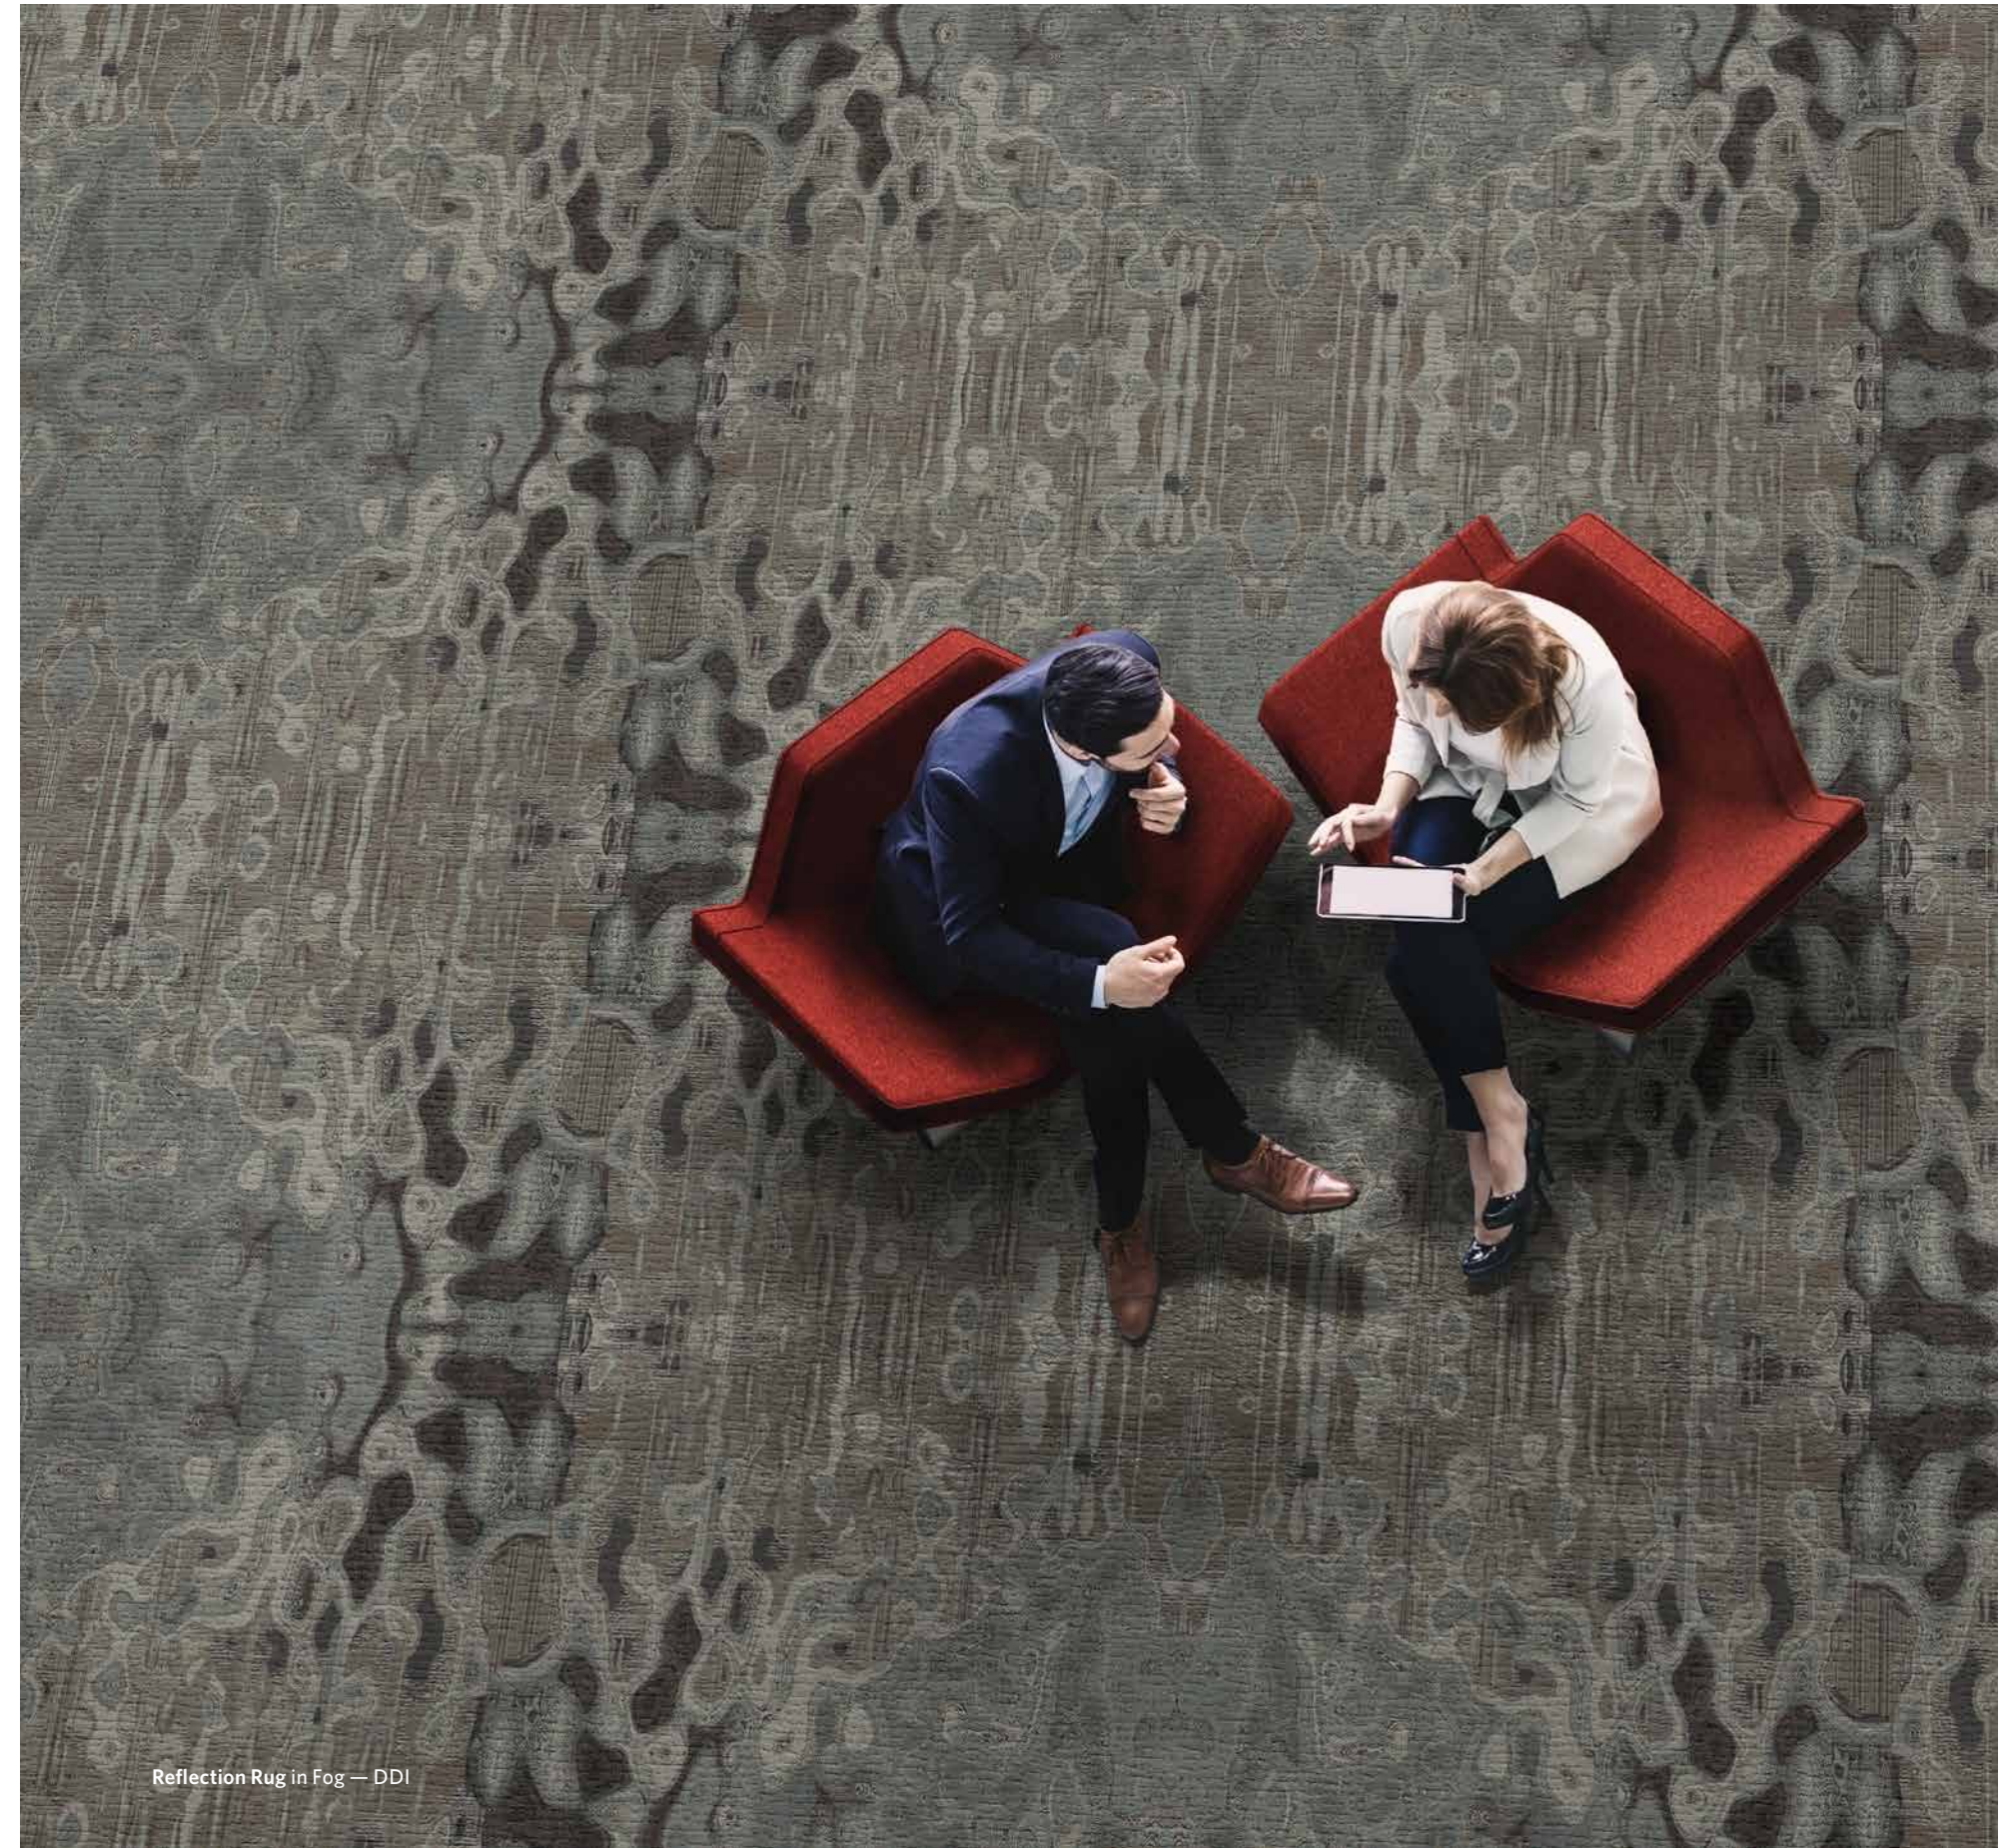

Smoke Small Field in Aegean — ColorPoint

Reflection Field in Aegean — DDI  
Kokutan LVT in KOK145

Reflection Runner in Aegean — DD1  
PIKE LVT in PIK124-208 Antler

Smoke Runner in Aegean — DDI

Drip Small Field in Verdant — DDI