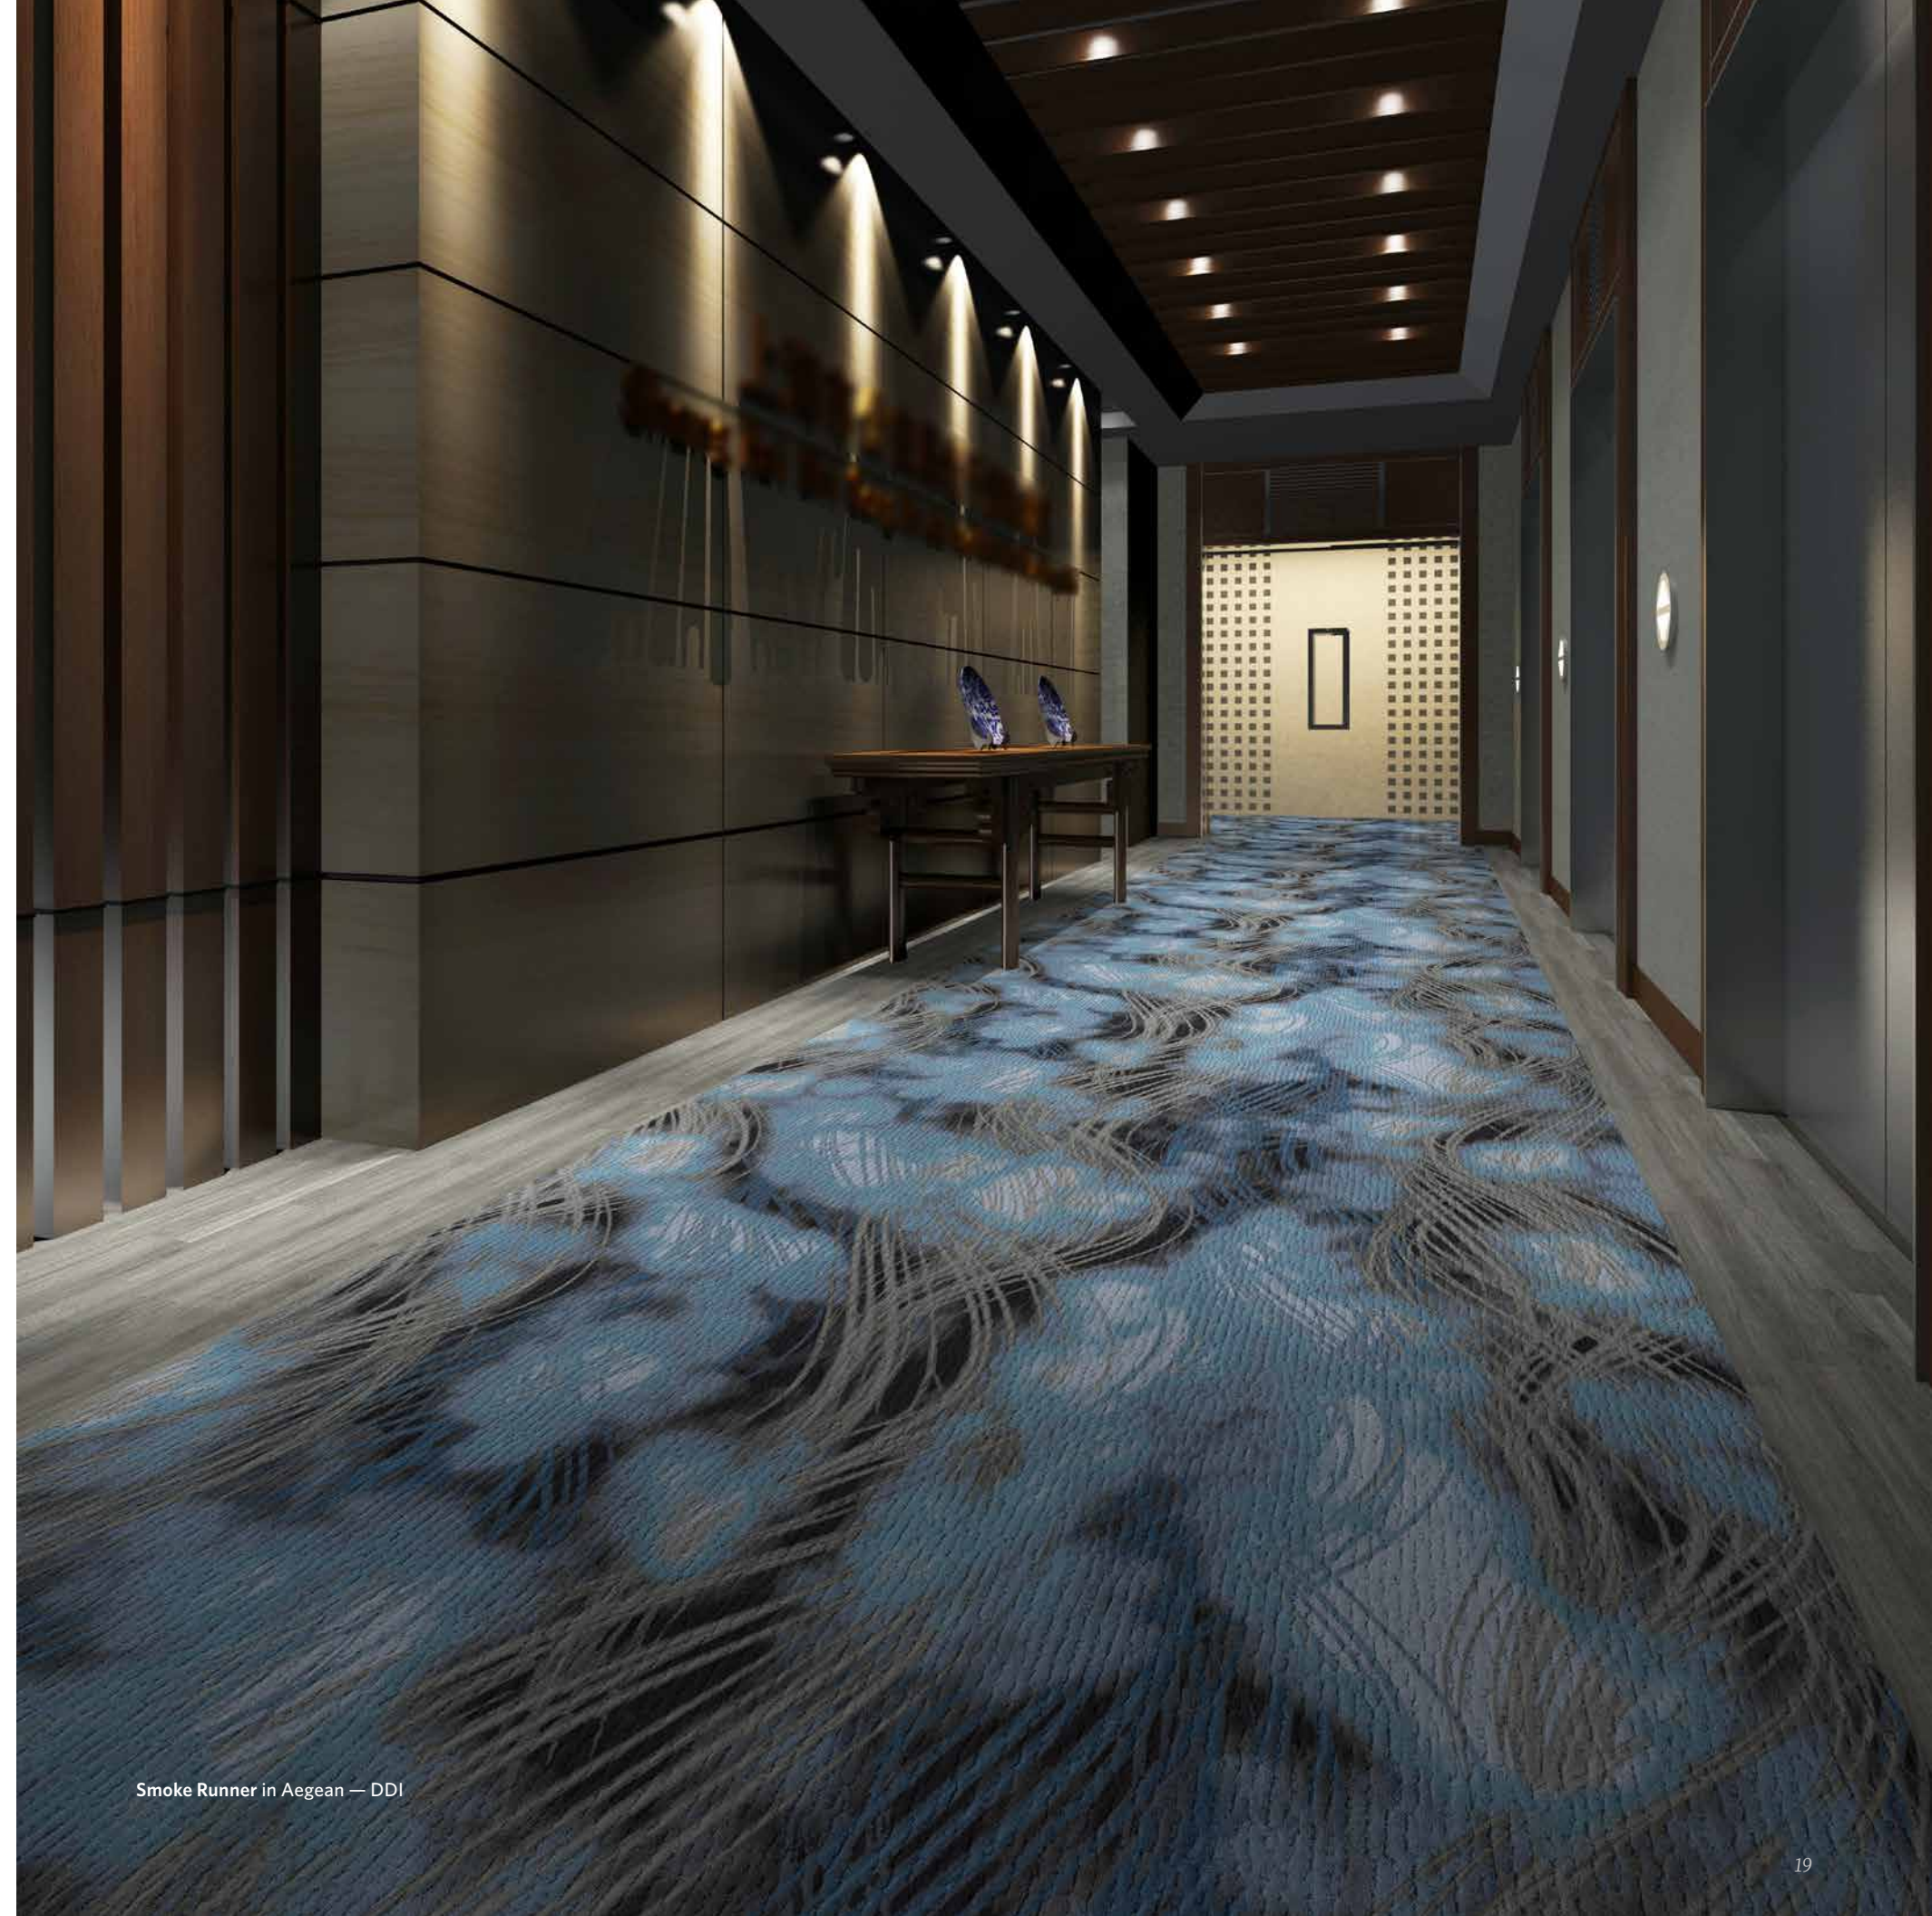

Smoke Small Field in Aegean — ColorPoint

Reflection Field in Aegean — DDI  
Kokutan LVT in KOK145

Reflection Runner in Aegean — DD1  
PIKE LVT in PIK124-208 Antler

Smoke Runner in Aegean — DDI

Drip Small Field in Verdant — DDI