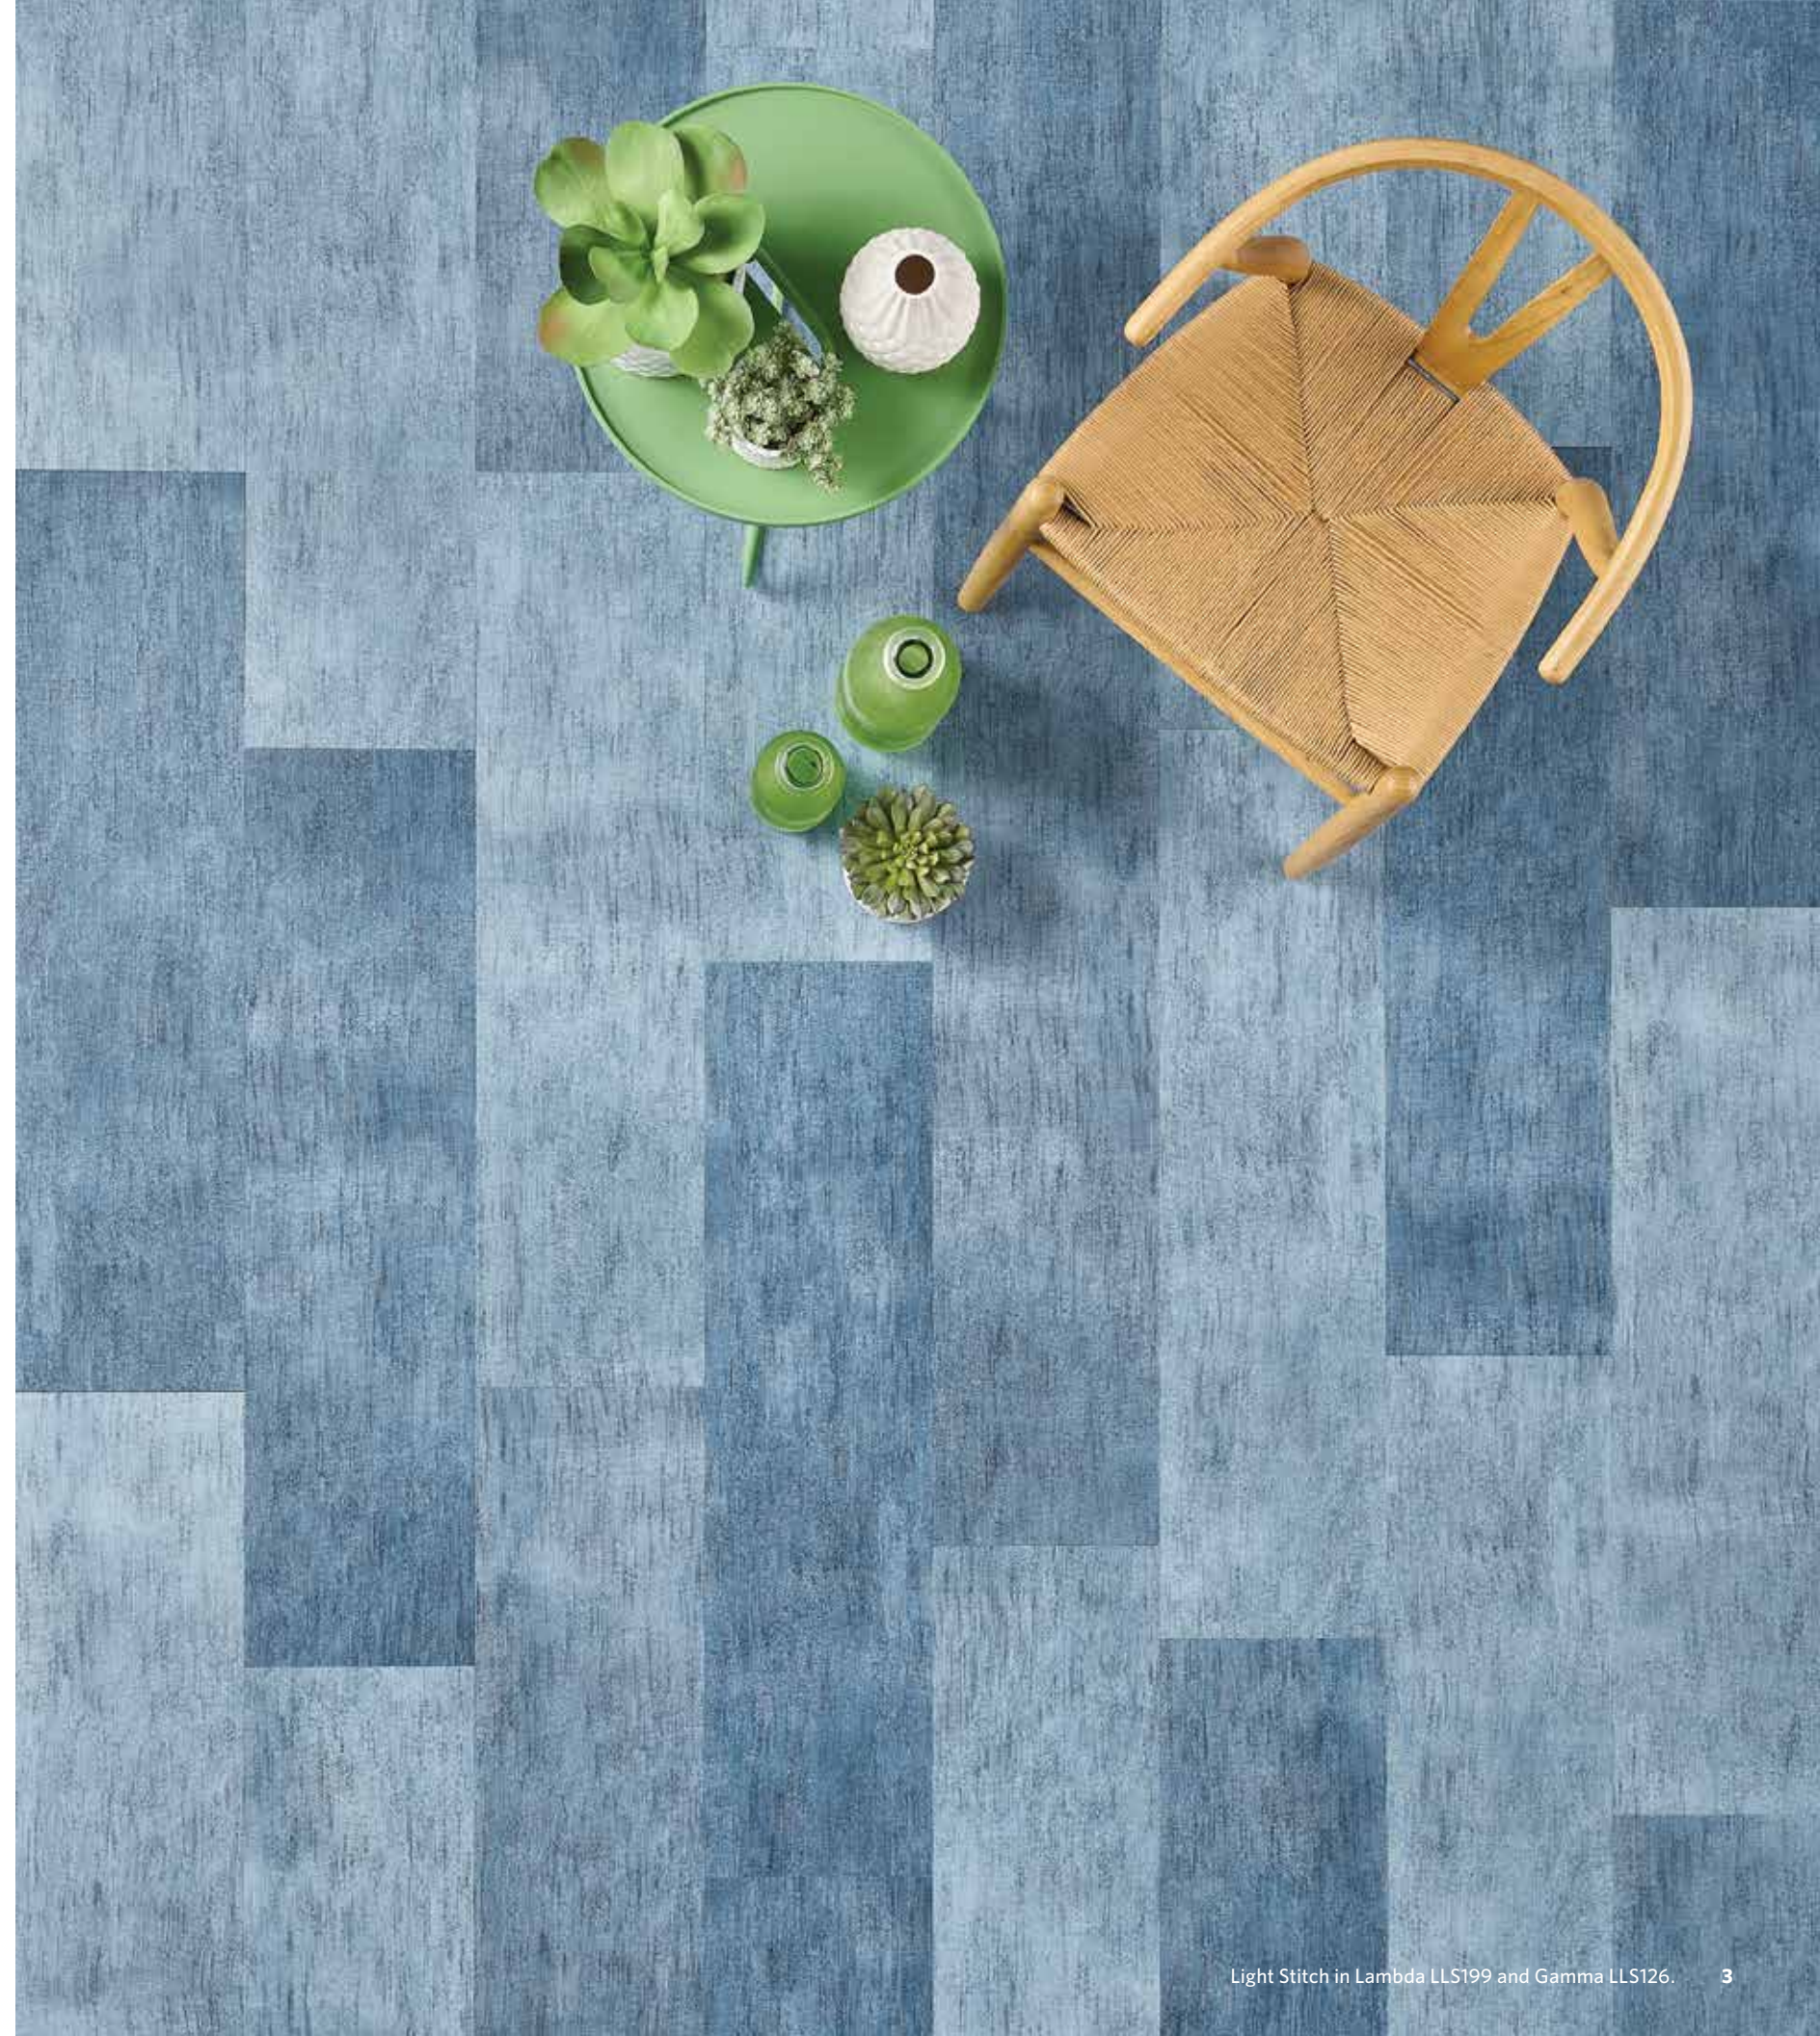

LUMENOLOGY

PART OF THE NEW CRAFTED IN AMERICA SERIES

We believe institutional spaces can be bright, welcoming environments with the simple introduction of color, texture and pattern to the flooring design. Lumenology Luxury Vinyl Tile allows you bring light and energy into any spaces with its diverse color palette. Part of the Crafted in America series, Lumenology LVT products are also domestically made to ensure reliable, timely delivery.

Scan to explore the collection story.